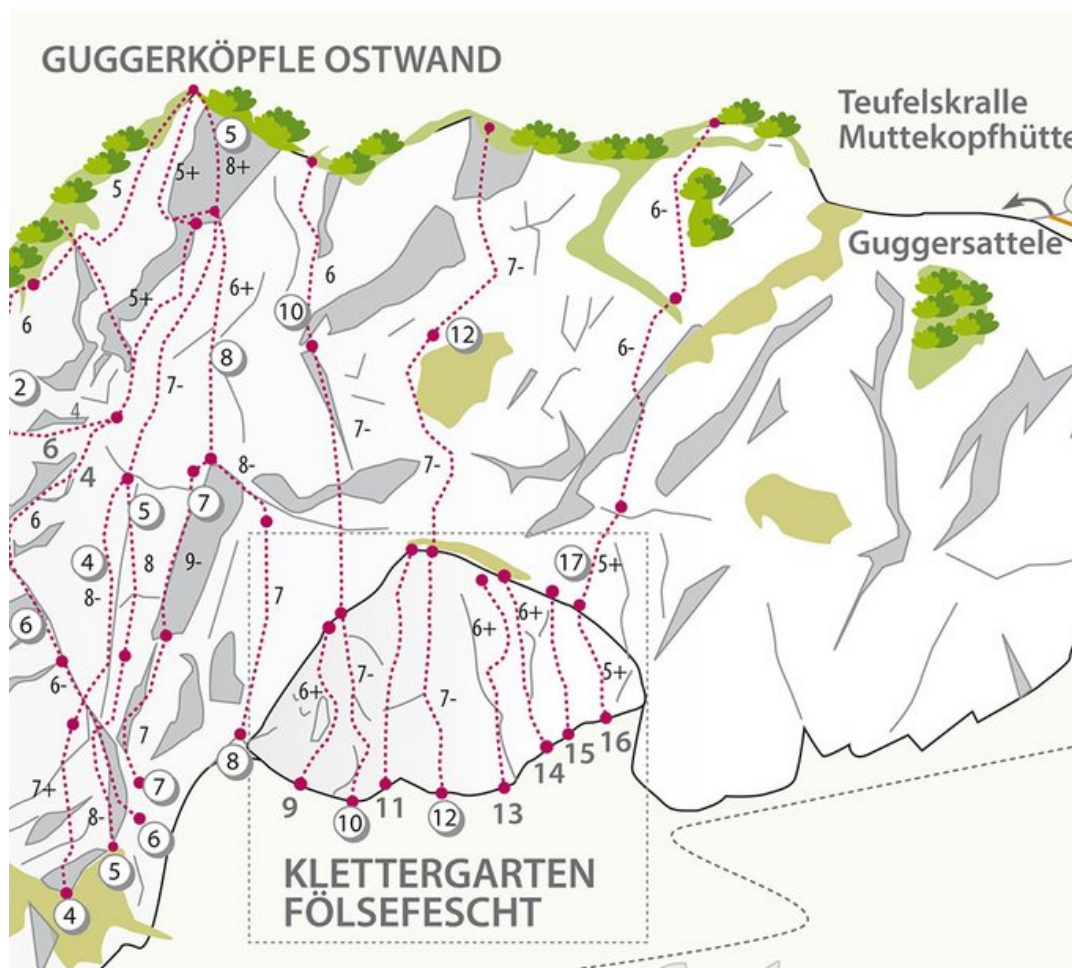

REGION IMST - GUGGERKÖPFLE / MS
SEKTOR MUTTEKOPFHÜTTE / GUGGERKÖPFLE / MS

VIA SARA 6A

Seillänge	Length	Grad
1	25m	6a

Climbers Paradise Tirol

Climbing and boulder in Tirol online - 15 tourist regions and more than 1.000 climbing possibilites on Climber's Paradise Tirol. All topos in print quality, including detailed information about grades, access and safety.