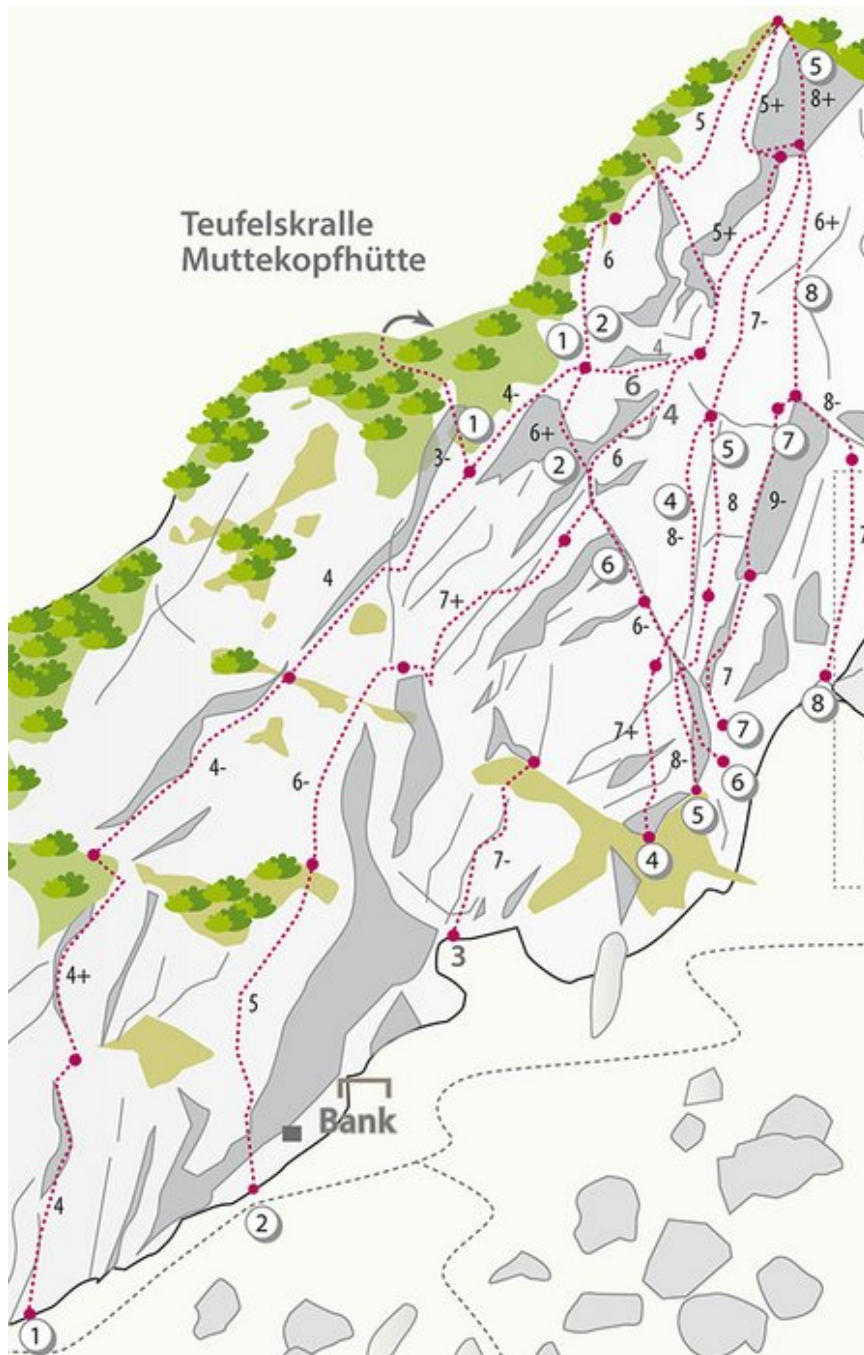

REGION IMST - GUGGERKÖPFLE / MS
SEKTOR MUTTEKOPFHÜTTE / GUGGERKÖPFLE / MS

TRAUMTÄNZER 6C+

Seillänge	Length	Grad
1	m	6b
2	m	6c+
3	m	6a
4	m	5a

Climbers Paradise Tirol

Climbing and boulder in Tirol online - 15 tourist regions and more than 1.000 climbing possibilites on Climber's Paradise Tirol. All topos in print quality, including detailed information about grades, access and safety.