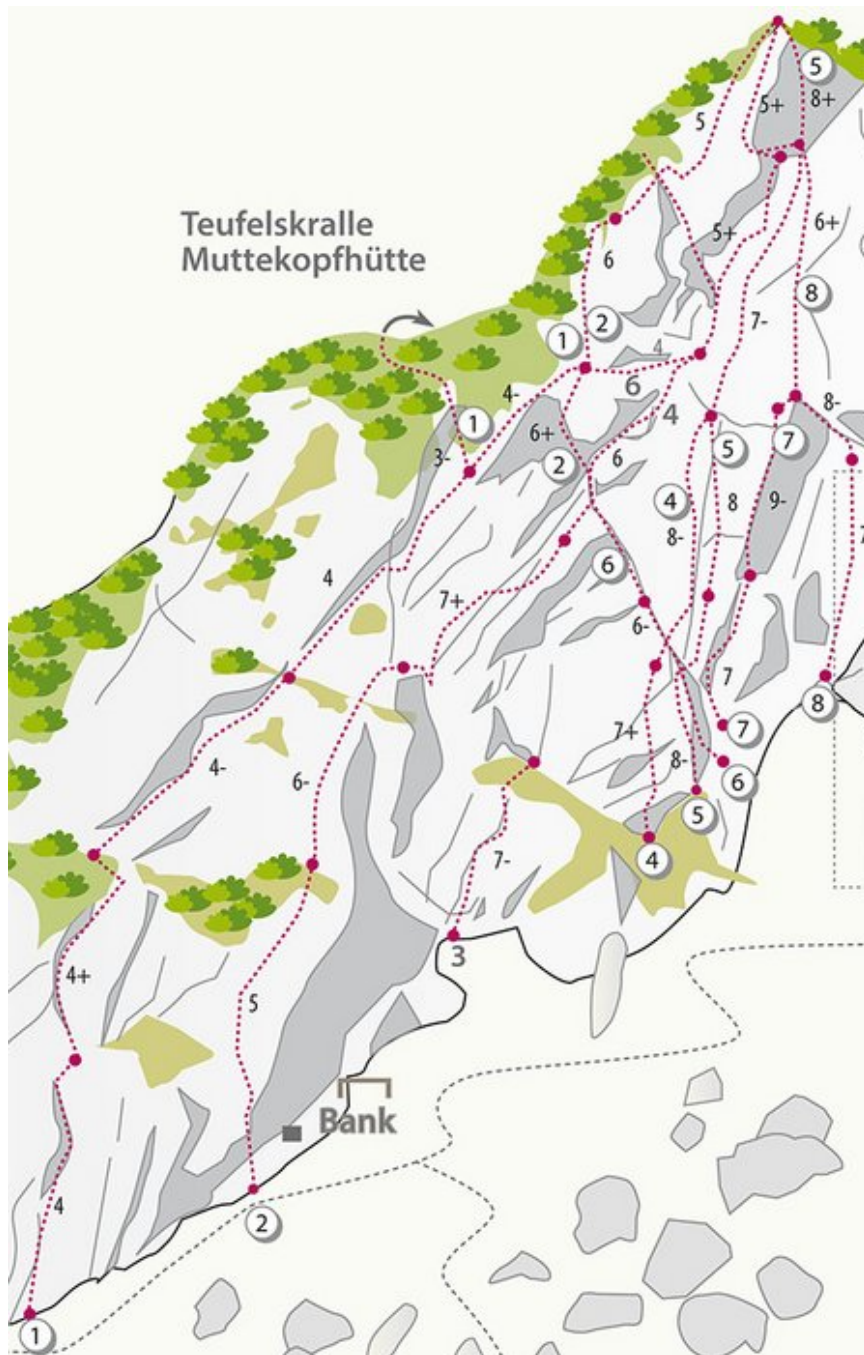

REGION IMST - GUGGERKÖPFLE / MS
SEKTOR MUTTEKOPFHÜTTE / GUGGERKÖPFLE / MS

ORANGE BUS 7B

Seillänge	Length	Grad
1	m	6b
2	m	7b

Climbers Paradise Tirol

Climbing and boulder in Tirol online - 15 tourist regions and more than 1.000 climbing possibilites on Climber's Paradise Tirol. All topos in print quality, including detailed information about grades, access and safety.