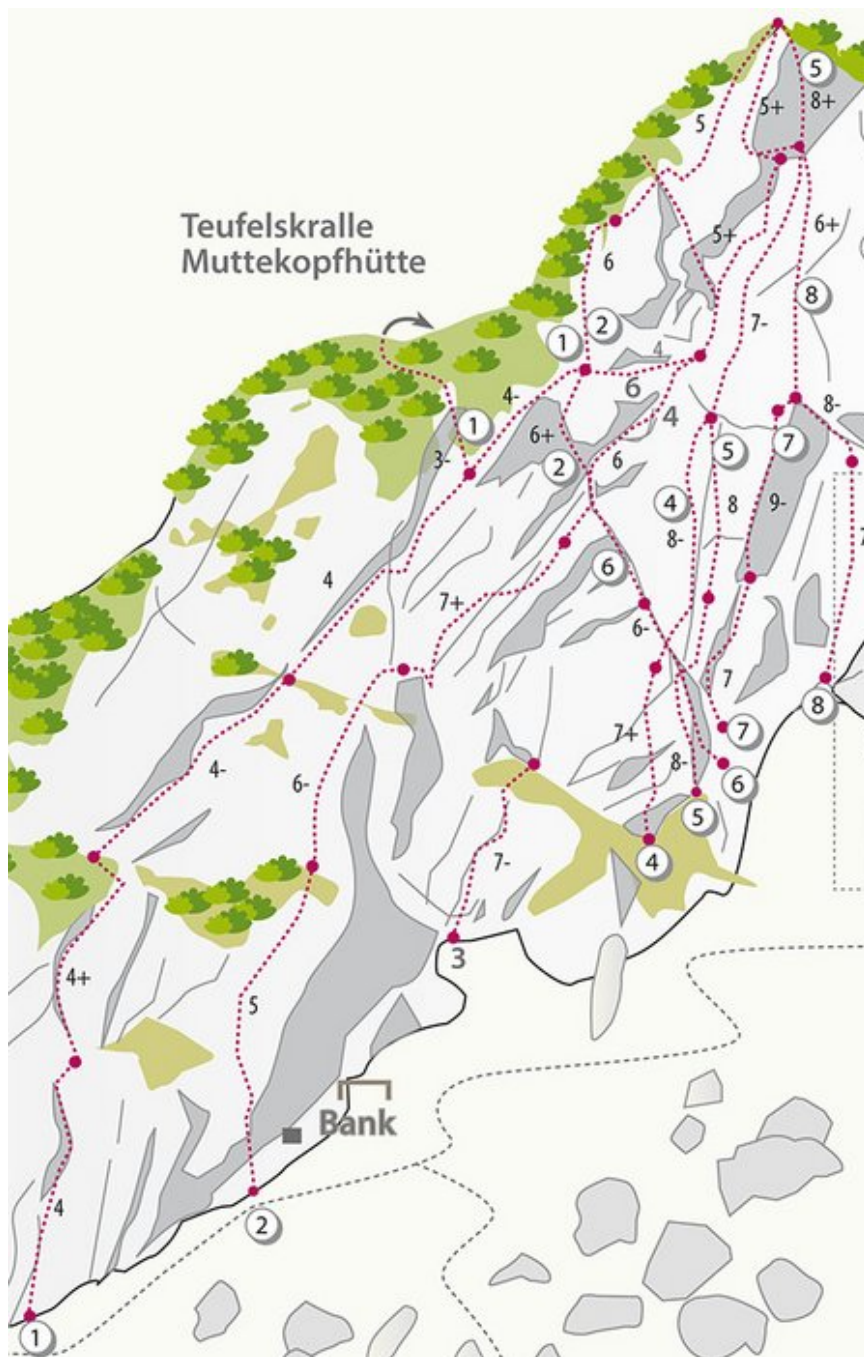

REGION IMST - GUGGERKÖPFLE / MS
SEKTOR MUTTEKOPFHÜTTE / GUGGERKÖPFLE / MS

ZEITENWENDE 7A+

Seillänge	Length	Grad
-----------	--------	------

1	m	6c+
---	---	-----

2	m	7a
---	---	----

3	m	6a+
---	---	-----

4	m	7a+
---	---	-----

Climbers Paradise Tirol

Climbing and boulder in Tirol online - 15 tourist regions and more than 1.000 climbing possibilites on Climber's Paradise Tirol. All topos in print quality, including detailed information about grades, access and safety.