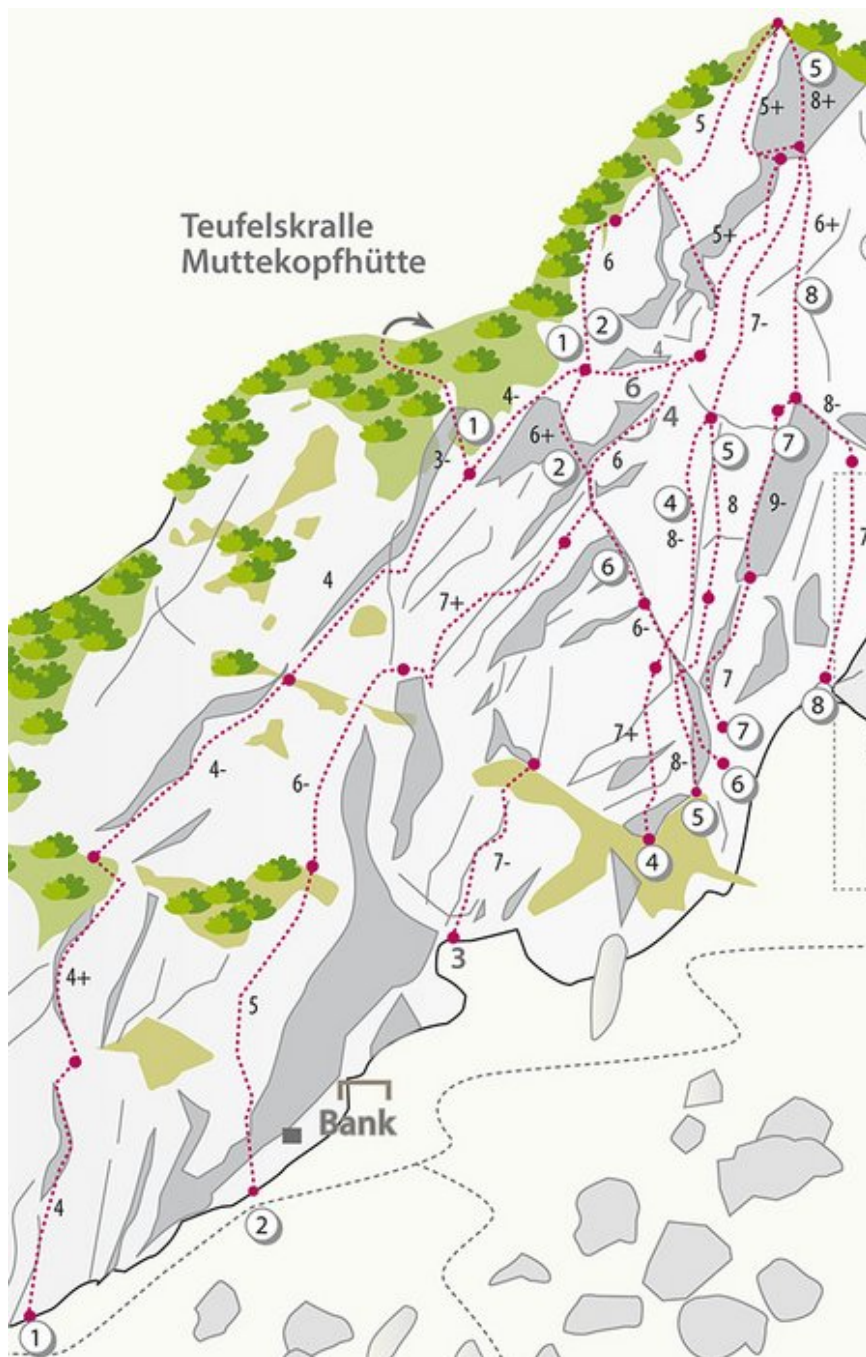

REGION IMST - GUGGERKÖPFLE / MS
SEKTOR MUTTEKOPFHÜTTE / GUGGERKÖPFLE / MS

FAKIR 6C+

Seillänge

Length

Grad

1	m	6b+
2	m	6c+

Climbers Paradise Tirol

Climbing and boulder in Tirol online - 15 tourist regions and more than 1.000 climbing possibilites on Climber's Paradise Tirol. All topos in print quality, including detailed information about grades, access and safety.