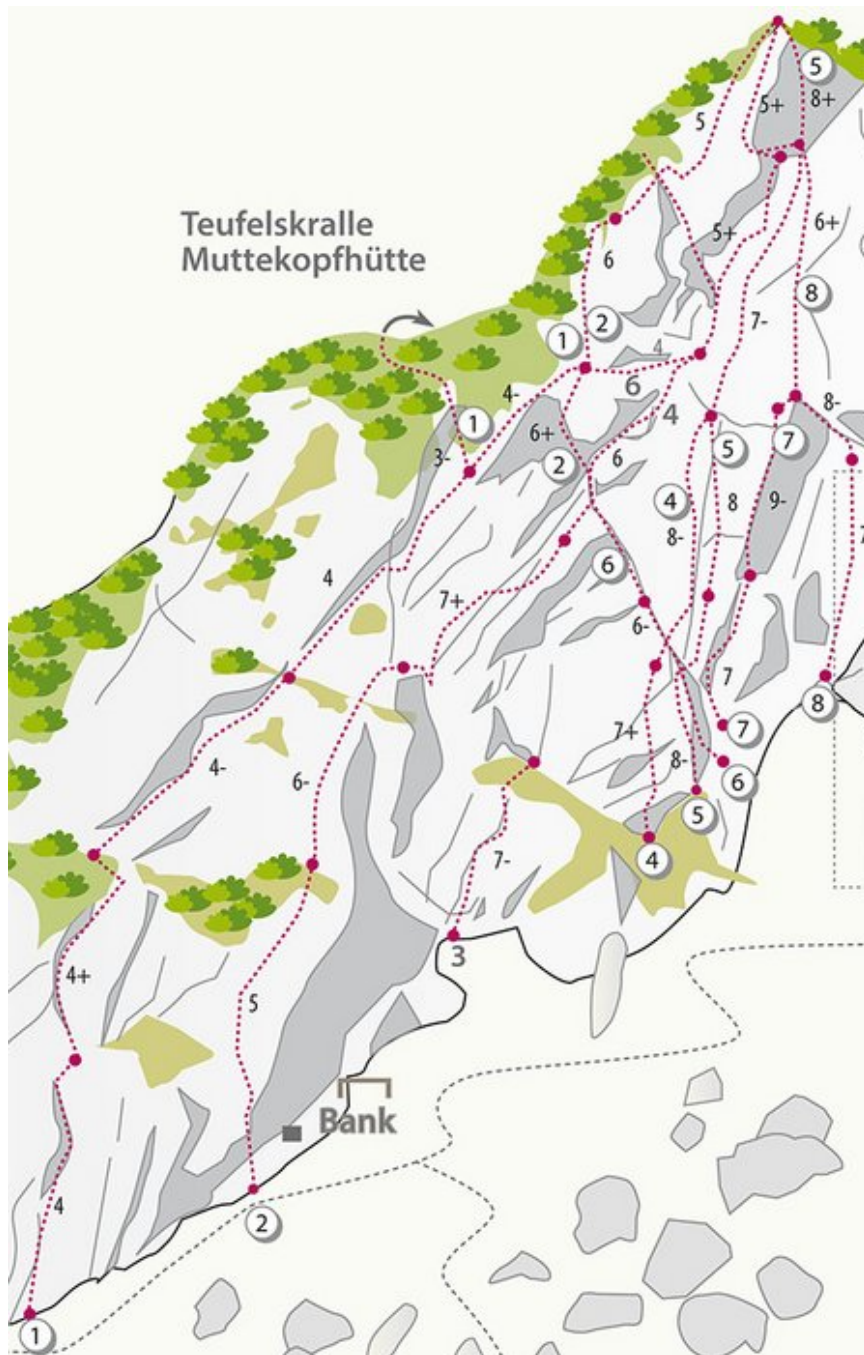

REGION IMST - GUGGERKÖPFLE / MS
SEKTOR MUTTEKOPFHÜTTE / GUGGERKÖPFLE / MS

VIA COSY 6A

Seillänge	Length	Grad
1	m	5b
2	m	6a
3	m	4a
4	m	5a+
5	m	5a

Climbers Paradise Tirol

Climbing and boulder in Tirol online - 15 tourist regions and more than 1.000 climbing possibilites on Climber's Paradise Tirol. All topos in print quality, including detailed information about grades, access and safety.