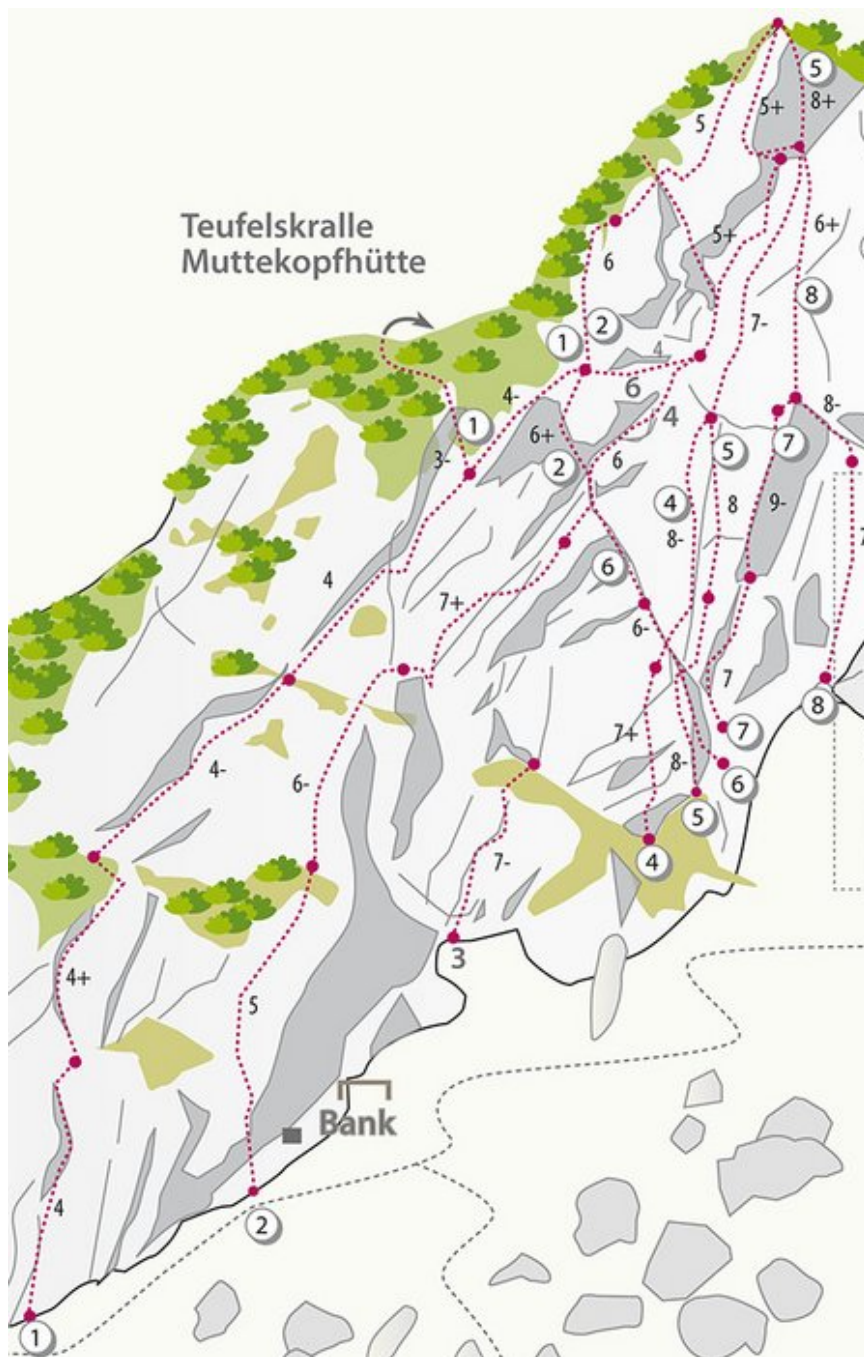

REGION IMST - GUGGERKÖPFLE / MS
SEKTOR MUTTEKOPFHÜTTE / GUGGERKÖPFLE / MS

MUTTETRAUM 6B+

Seillänge

Length

Grad

1

50m

6b+

Climbers Paradise Tirol

Climbing and boulder in Tirol online - 15 tourist regions and more than 1.000 climbing possibilites on Climber's Paradise Tirol. All topos in print quality, including detailed information about grades, access and safety.