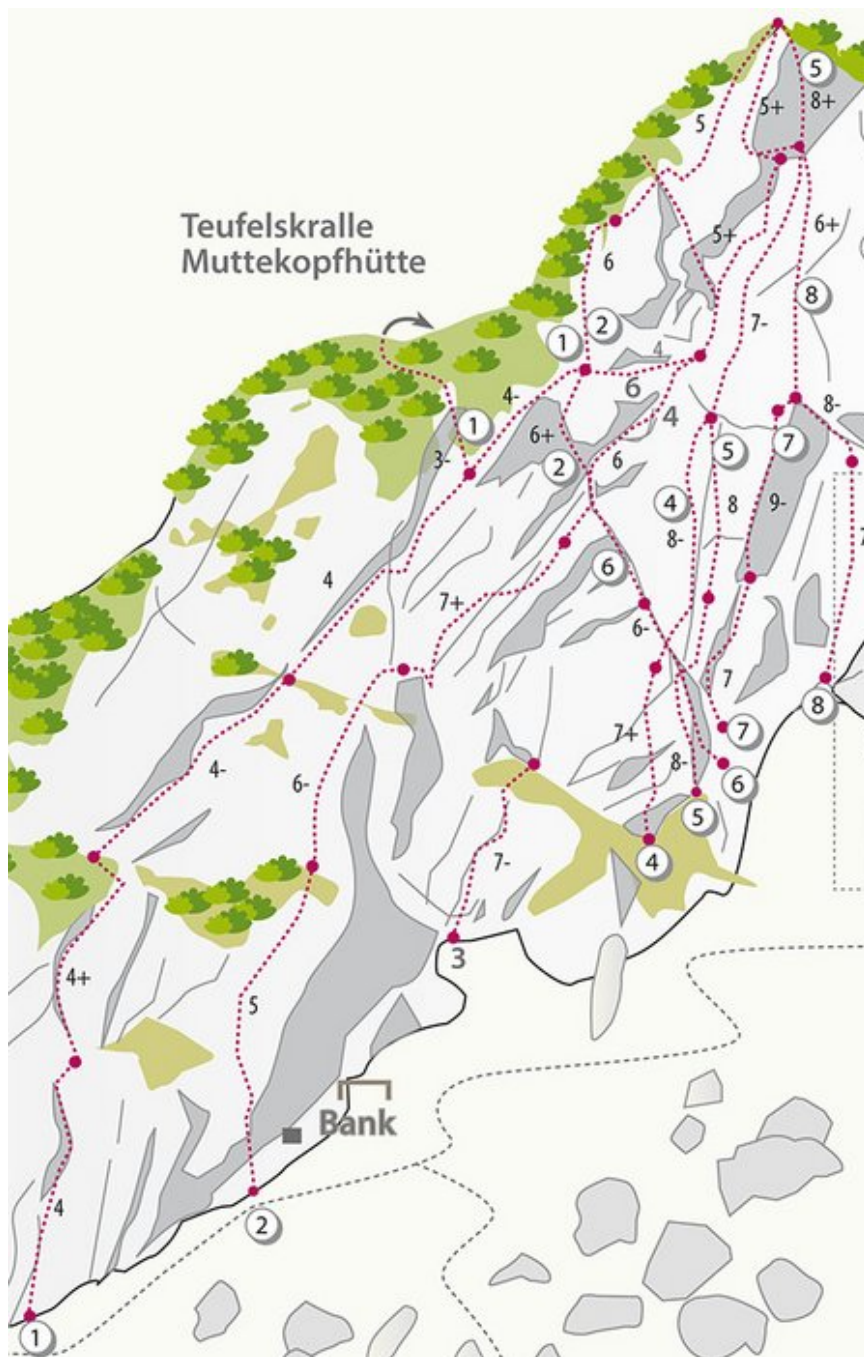

REGION IMST - GUGGERKÖPFLE / MS
SEKTOR MUTTEKOPFHÜTTE / GUGGERKÖPFLE / MS

QUERFLÖTE 6B+

Seillänge	Length	Grad
-----------	--------	------

1	m	5a
---	---	----

2	m	5b
---	---	----

3	m	6b+
---	---	-----

4	m	5c
---	---	----

5	m	5a+
---	---	-----

6	m	5a+
---	---	-----

Climbers Paradise Tirol

Climbing and boulder in Tirol online - 15 tourist regions and more than 1.000 climbing possibilites on Climber's Paradise Tirol. All topos in print quality, including detailed information about grades, access and safety.