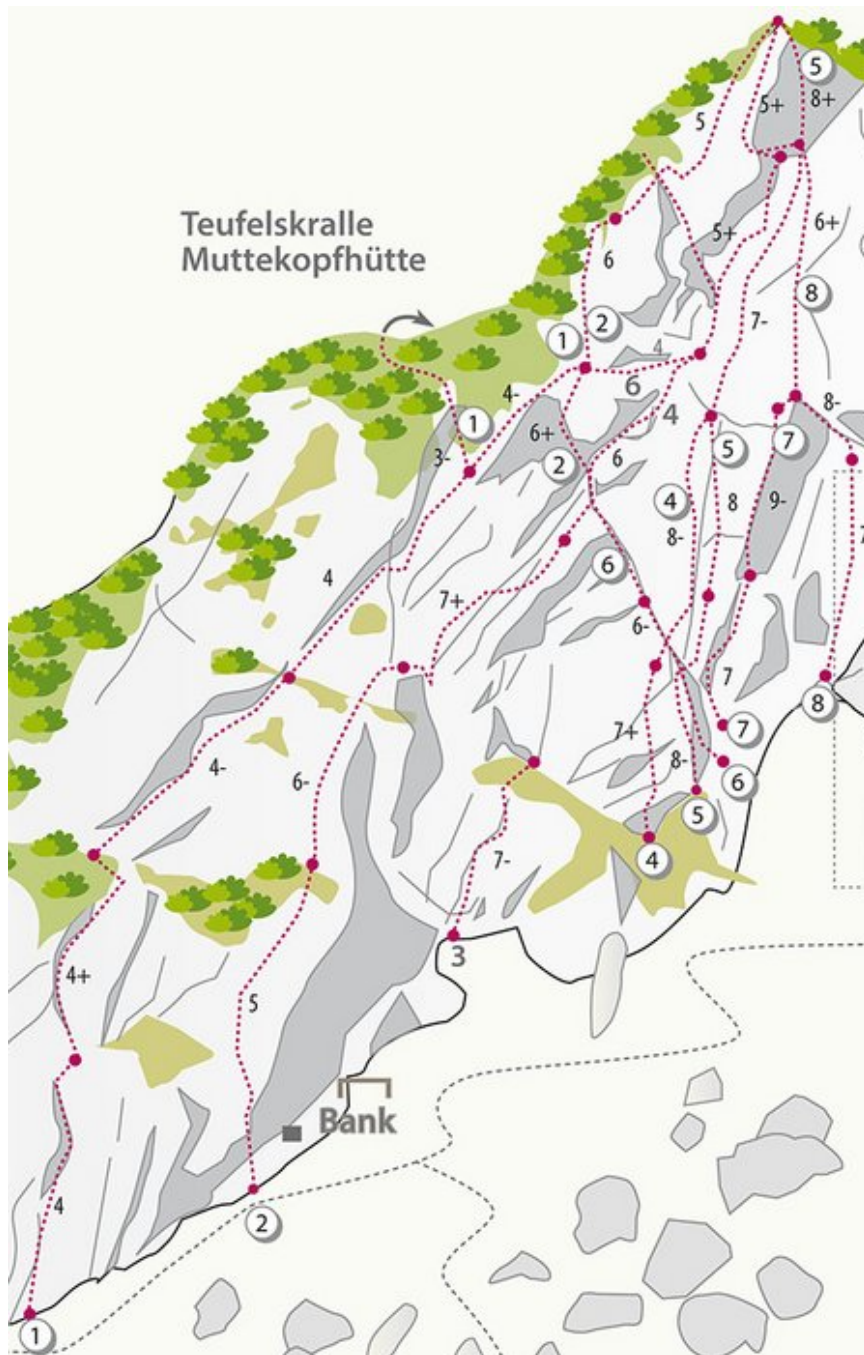

REGION IMST - GUGGERKÖPFLE / MS
SEKTOR MUTTEKOPFHÜTTE / GUGGERKÖPFLE / MS

HEPKE VITALE 5C

Seillänge	Length	Grad
1	m	4a
2	m	4b
3	m	3c
4	m	4a
5	m	3c
6	m	5c
7	m	5a

Climbers Paradise Tirol

Climbing and boulder in Tirol online - 15 tourist regions and more than 1.000 climbing possibilites on Climber's Paradise Tirol. All topos in print quality, including detailed information about grades, access and safety.