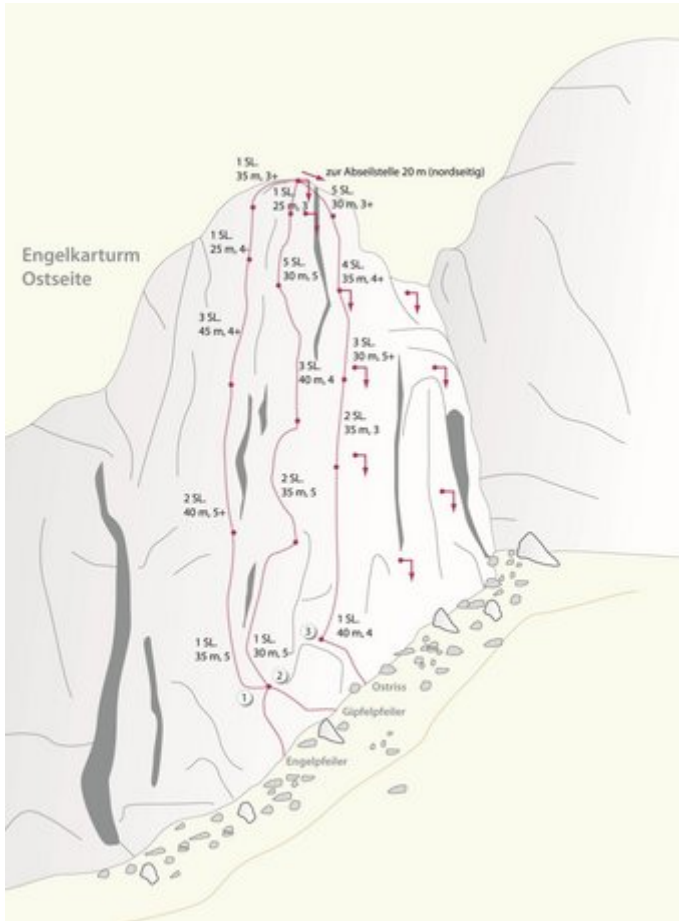

REGION IMST - ENGELKARTURM SEKTOR ENGELKARTURM OSTSEITE

Nr.	Name	Grad	Länge
	Engelpfeiler	?	180 m
	Gipfelpfeiler	?	160 m
	Ostriss	?	170 m

Climbers Paradise Tirol

Climbing and boulder in Tirol online - 15 tourist regions and more than 1.000 climbing possibilities on Climber's Paradise Tirol. All topos in print quality, including detailed information about grades, access and safety.