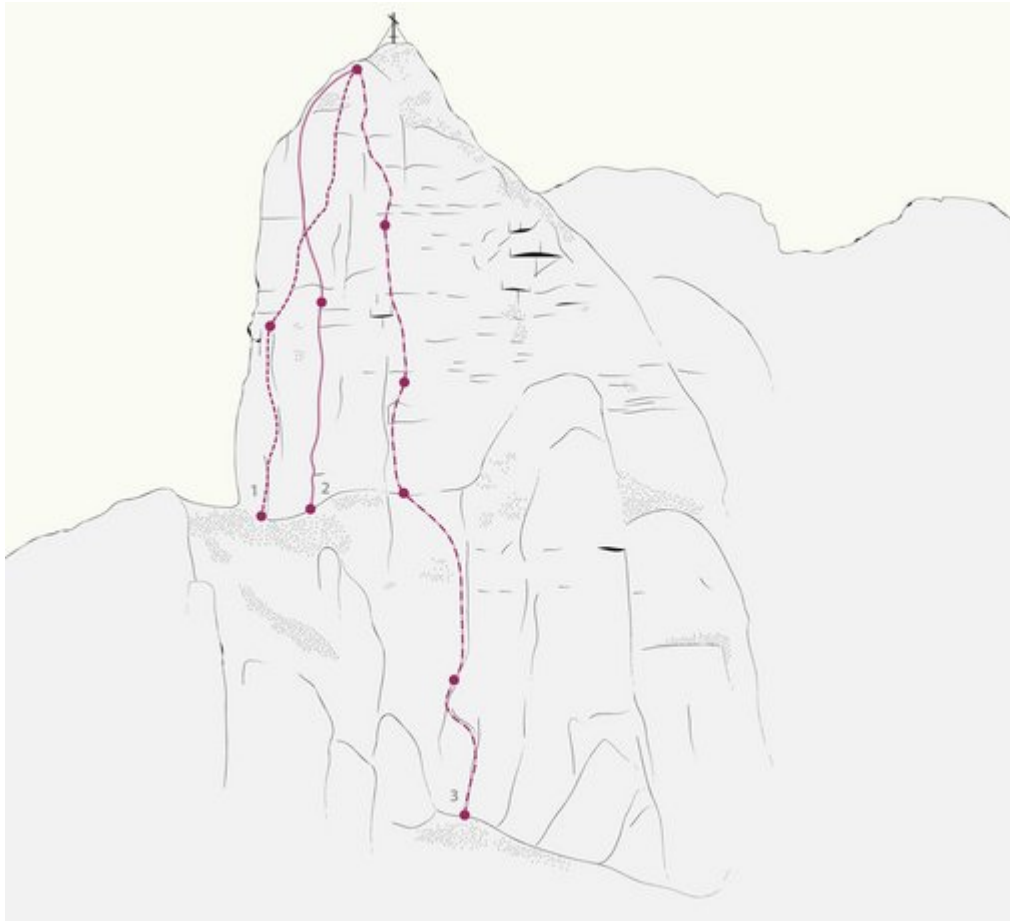

ACHENSEE - ROTSPITZ  
SEKTOR ROTSPITZ - OSTWAND

**APPROACH TIME**

45 min - 45 min

Nr.	Name	Grad	Länge
	Rebitschkante 5b	6-	70 m
	Luggi 5c	6	70 m
	Ostwand Direkter Weg 6a+	7-	113 m
	Ostwand 2011 6c+	?	120 m
	Ostwand Rissweg 6a	?	125 m

## Climbers Paradise Tirol

Climbing and boulder in Tirol online - 15 tourist regions and more than 1.000 climbing possibilites on Climber's Paradise Tirol. All topos in print quality, including detailed information about grades, access and safety.