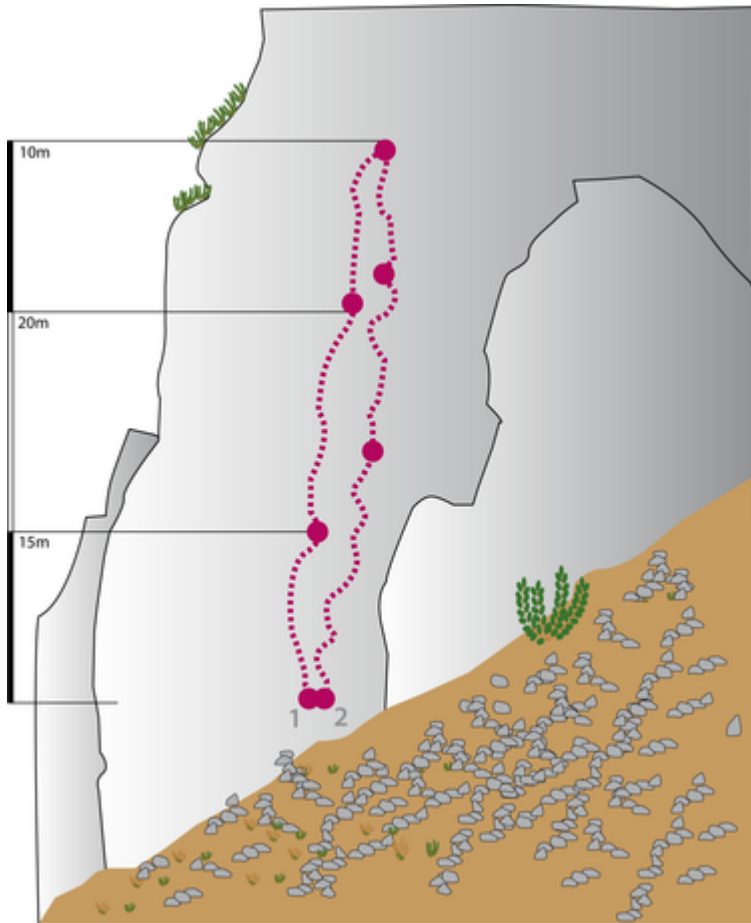

ACHENSEE - ROTSPITZ
SEKTOR ROTSPITZ-NORDWAND

APPROACH TIME

1 h - 1 h

Nr.	Name	Grad	Länge
	Nürnberger Weg 6b	7	45 m
	Schattendasein 7a+	8	45 m

Climbers Paradise Tirol

Climbing and boulder in Tirol online - 15 tourist regions and more than 1.000 climbing possibilites on Climber's Paradise Tirol. All topos in print quality, including detailed information about grades, access and safety.