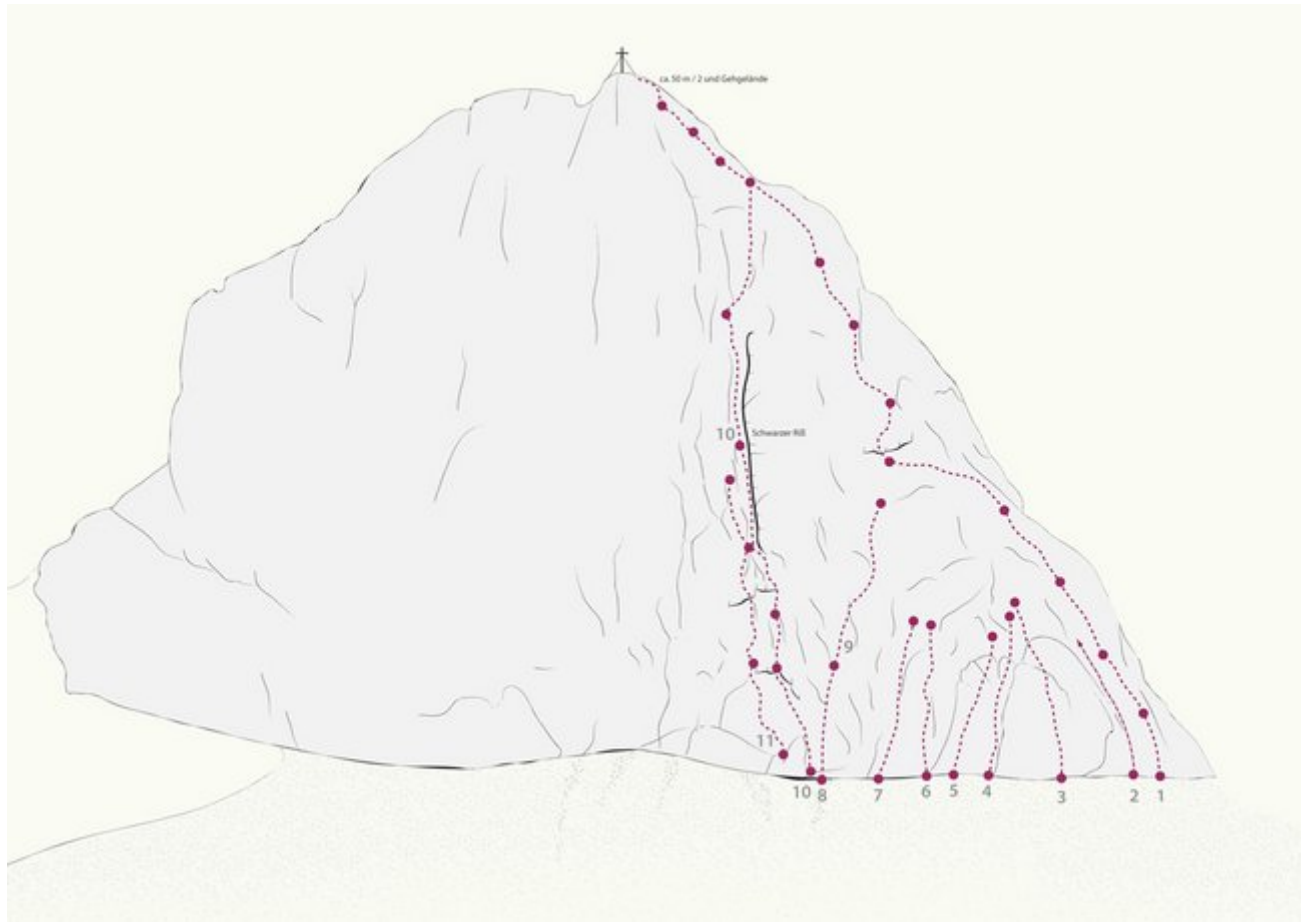

ACHENSEE - LAMSENSPITZE  
SEKTOR LAMSENSPITZE MEHRSEILLÄNGENROUTEN

**APPROACH TIME**

2 h - 2 h

Nr.	Name	Grad	Länge
	NO- Kante 4b	4	470 m
	Solovierz'ger 5a+	?	345 m
	Natalie 3a + Indian Summer 6b	?	95 m
	Direkte Ostwand 6c+	?	270 m
	Homopatix 7a	?	123 m

NO- Kante 4b

4

240 m

NO- Kante 4b

4

80 m

---

### Climbers Paradise Tirol

Climbing and boulder in Tirol online - 15 tourist regions and more than 1.000 climbing possibilites on Climber's Paradise Tirol. All topos in print quality, including detailed information about grades, access and safety.