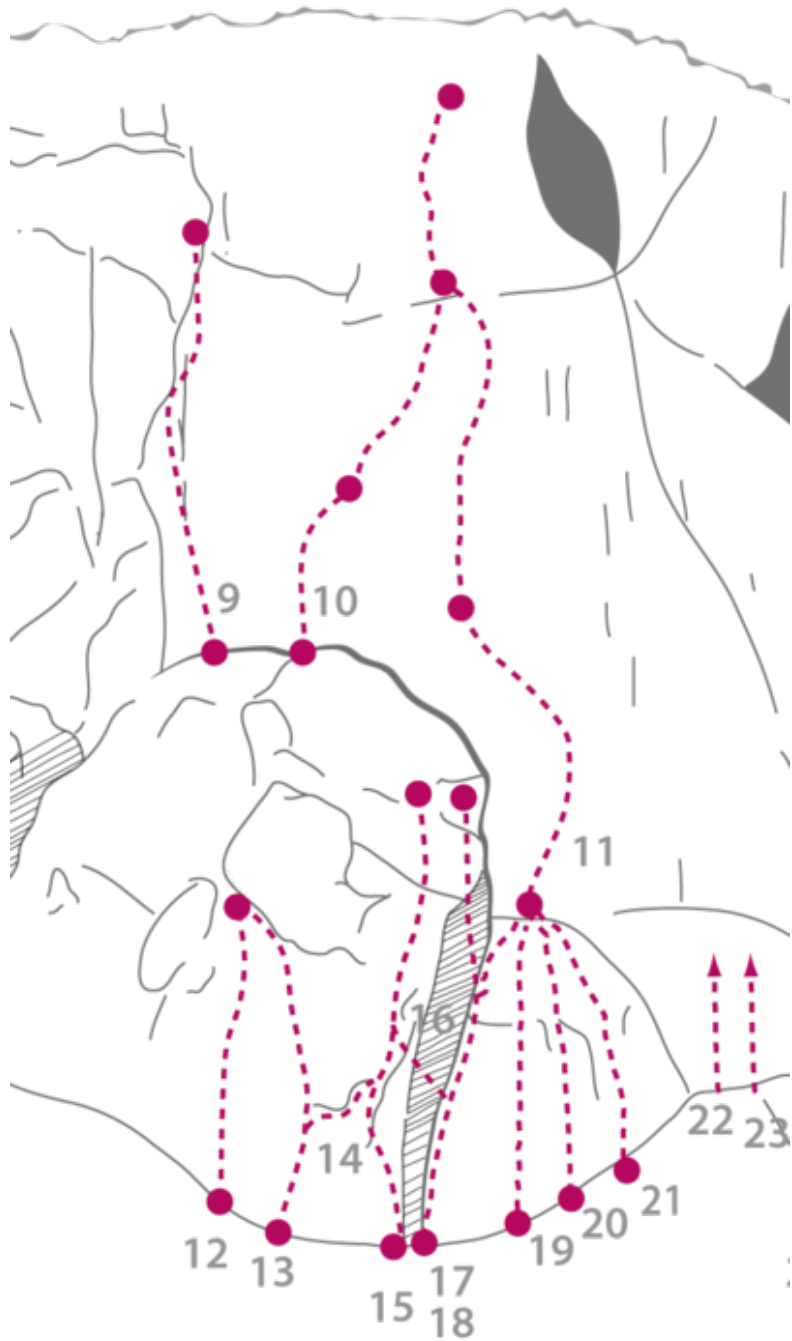

ACHENSEE - KLOBENJOCH
SEKTOR KLOBENJOCH RECHTER WANDTEIL

LICHT UND SCHATTEN 6A+

Seillänge

Length

Grad

1

10m

6a+

Climbers Paradise Tirol

Climbing and boulder in Tirol online - 15 tourist regions and more than 1.000 climbing possibilites on Climber's Paradise Tirol. All topos in print quality, including detailed information about grades, access and safety.