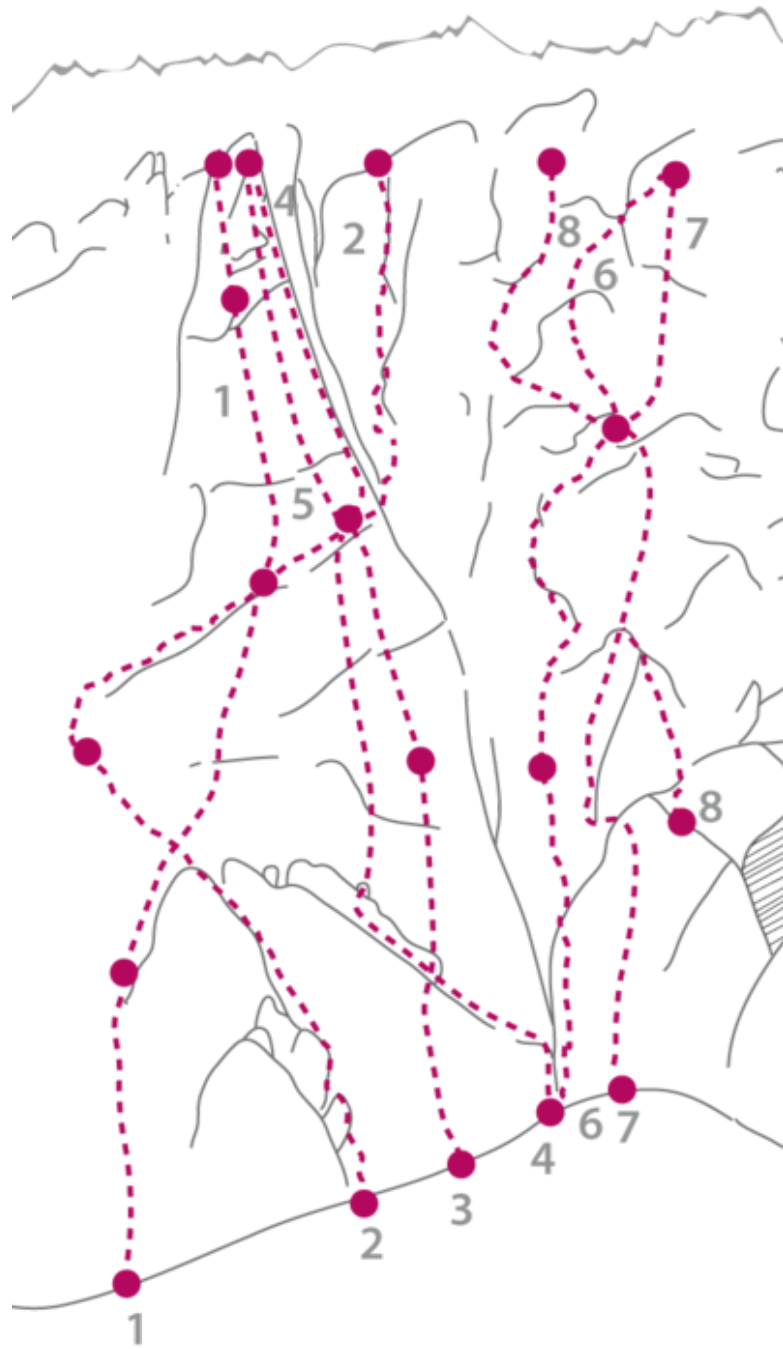

ACHENSEE - KLOBENJOCH
SEKTOR KLOBENJOCH RECHTER WANDTEIL

LUFTIGES MÄXCHEN 6A+

Seillänge

Length

Grad

1

20m

6a+

Climbers Paradise Tirol

Climbing and boulder in Tirol online - 15 tourist regions and more than 1.000 climbing possibilites on Climber's Paradise Tirol. All topos in print quality, including detailed information about grades, access and safety.