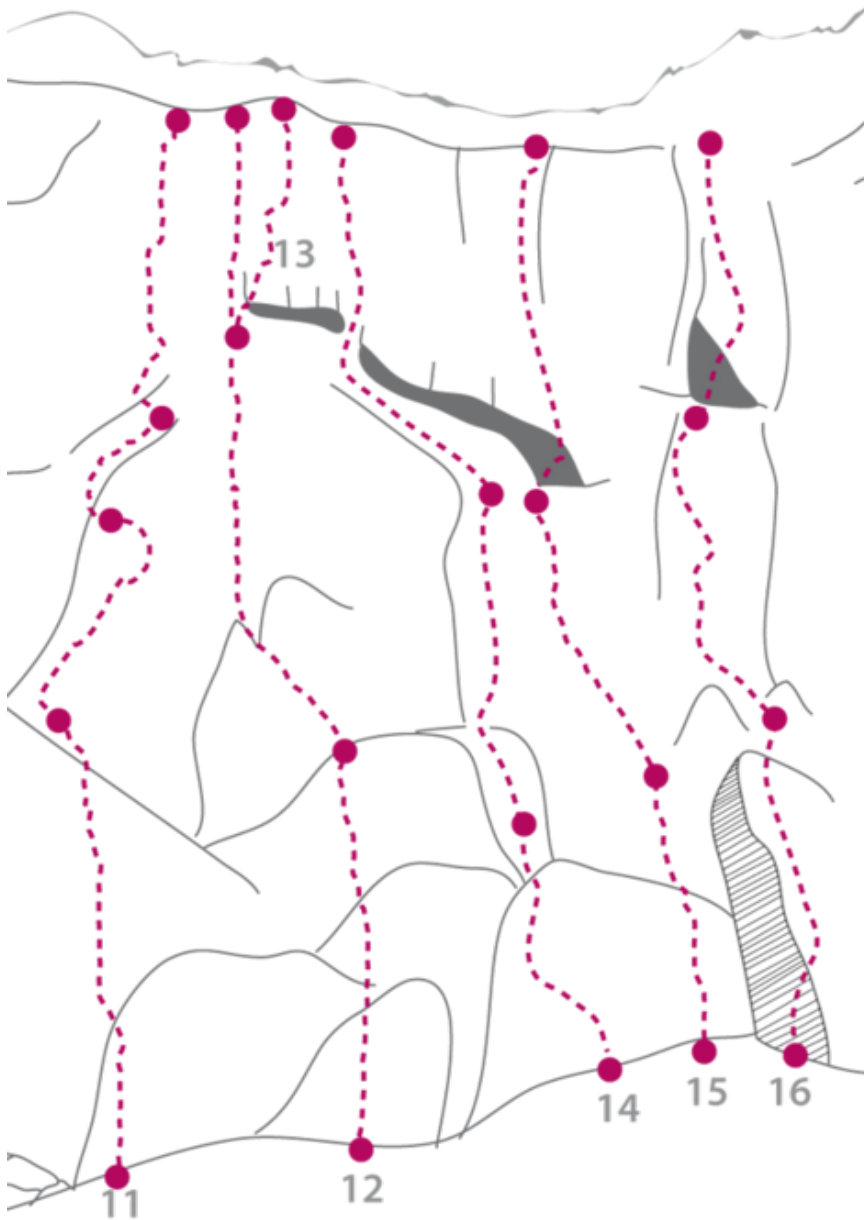

ACHENSEE - KLOBENJOCH SEKTOR KLOBENJOCH MITTLERER WANDTEIL

ENDLICH 60 / 6B+

Seillänge	Length	Grad
1	30m	6b+

Climbers Paradise Tirol

Climbing and boulder in Tirol online - 15 tourist regions and more than 1.000 climbing possibilities on Climber's Paradise Tirol. All topos in print quality, including detailed information about grades, access and safety.