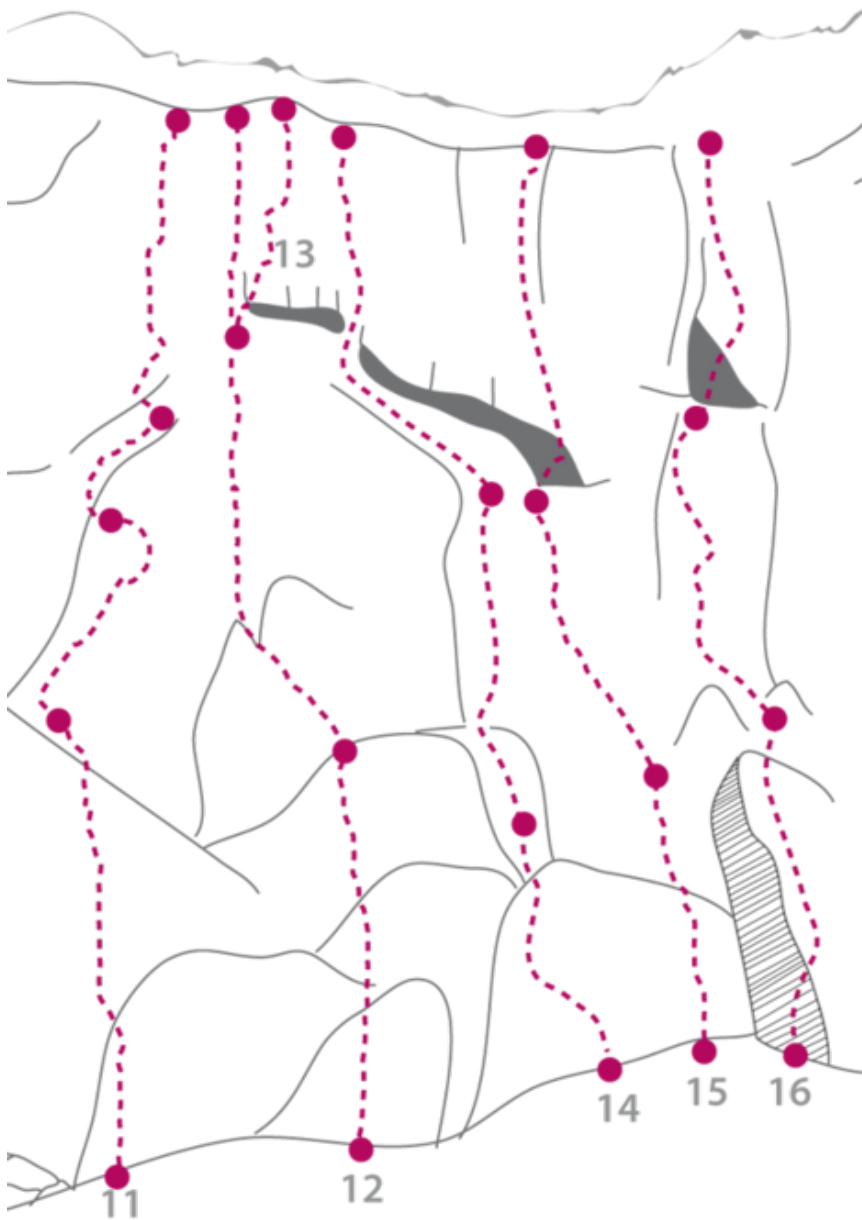

ACHENSEE - KLOBENJOCH SEKTOR KLOBENJOCH MITTLERER WANDTEIL

BUPE 6A

Seillänge	Length	Grad
1	35m	5b
2	40m	6a
3	40m	6a

Climbers Paradise Tirol

Climbing and boulder in Tirol online - 15 tourist regions and more than 1.000 climbing possibilities on Climber's Paradise Tirol. All topos in print quality, including detailed information about grades, access and safety.