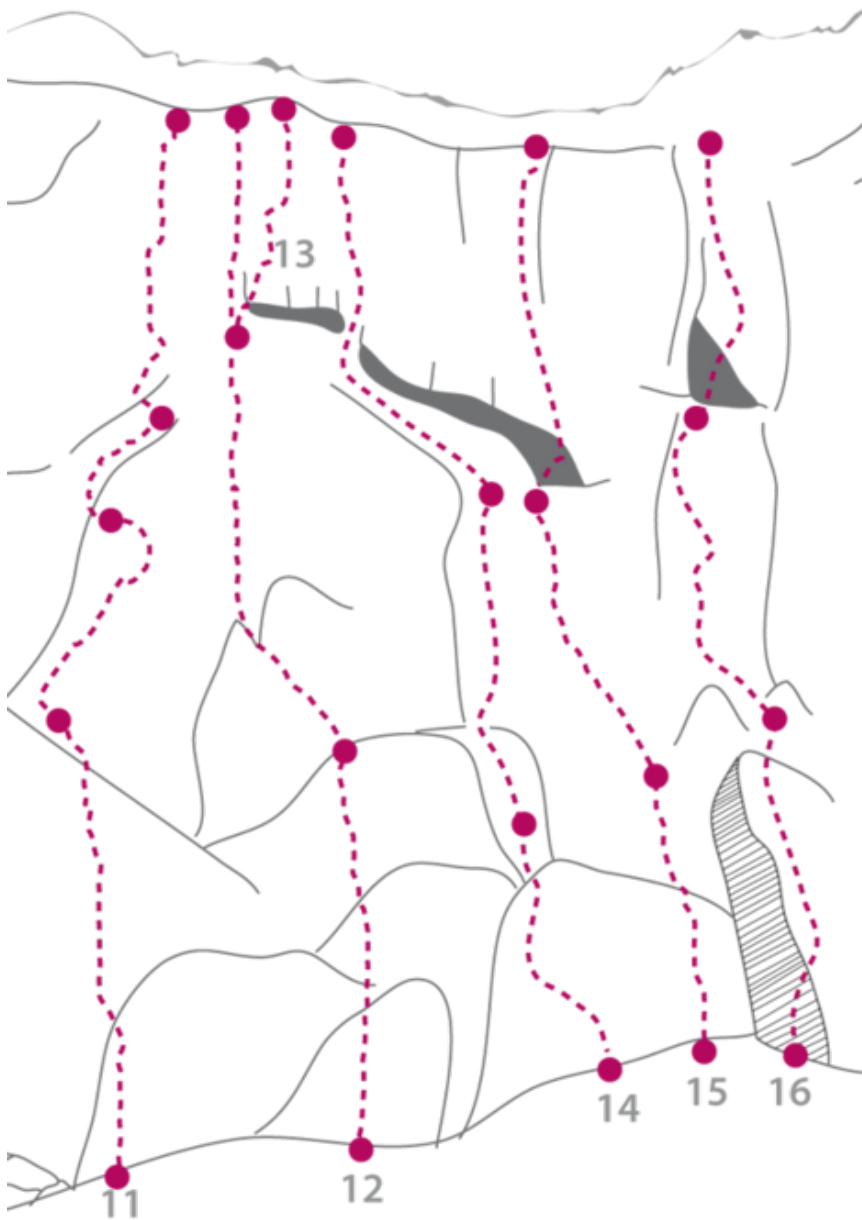

ACHENSEE - KLOBENJOCH SEKTOR KLOBENJOCH MITTLERER WANDTEIL

MONAL 6B+

Seillänge	Length	Grad
1	20m	6b+
2	20m	6a
3	40m	6b

Climbers Paradise Tirol

Climbing and boulder in Tirol online - 15 tourist regions and more than 1.000 climbing possibilities on Climber's Paradise Tirol. All topos in print quality, including detailed information about grades, access and safety.