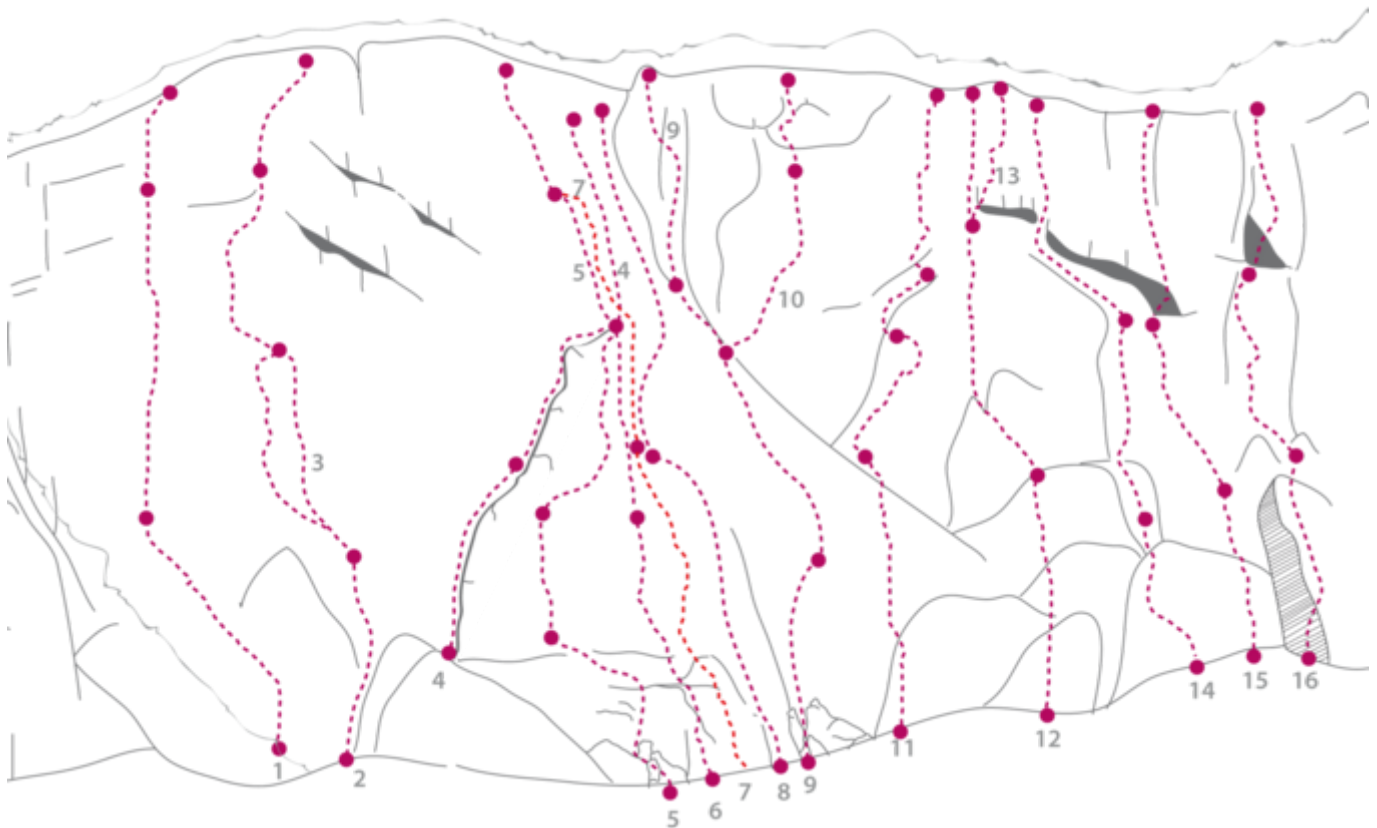

ACHENSEE - KLOBENJOCH SEKTOR KLOBENJOCH MITTLERER WANDTEIL

APPROACH TIME

1 h 5 min - 1 h 20 min

Nr.	Name	Grad	Länge
	Blauer Engel 7a+	8+	80 m
	Marlene 6c+	8-	25 m
	Flamme 6a	6-	75 m
	Strada del Vino 6c	7+	105 m
	Pipi Langstrumpf 6b	7	80 m
	Traumännlein 6c+	7+	94 m
	Solo per Giganti 7b	9-	40 m
	Monal 6b+	7/7+	85 m
	Hüftschwung 6b+	7/7+	70 m
	Alcatras + Weiße Weste 7a+	?	66 m
	Marco Polo 6c+	?	60 m
	Abkasern 6b	?	80 m

No Harakiri 7a	?	95 m
BuPe 6a	?	80 m
Endlich 60 / 6b+	?	30 m
Peda und Peda 7b+ / A0	?	65 m

Climbers Paradise Tirol

Climbing and boulder in Tirol online - 15 tourist regions and more than 1.000 climbing possibilities on Climber's Paradise Tirol. All topos in print quality, including detailed information about grades, access and safety.