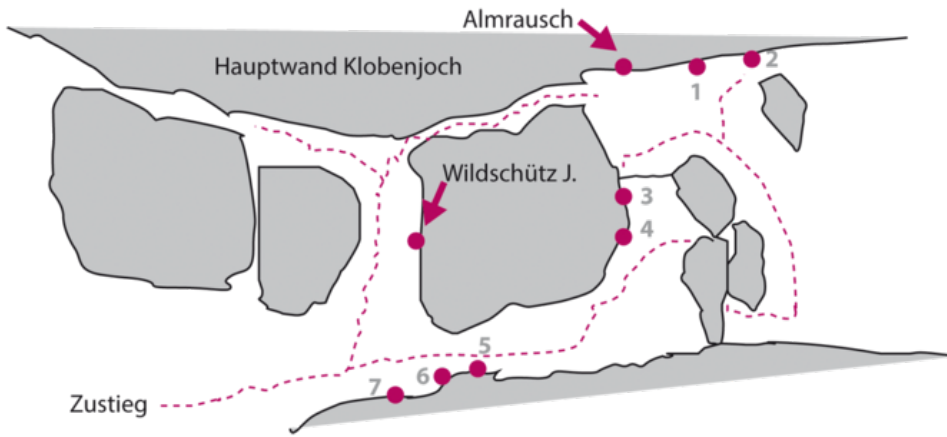

ACHENSEE - KLOBENJOCH SEKTOR KLOBENJOCH - EISKELLER

AIR DALFAZ 7C

Seillänge	Length	Grad
1	40m	7c

Climbers Paradise Tirol

Climbing and boulder in Tirol online - 15 tourist regions and more than 1.000 climbing possibilities on Climber's Paradise Tirol. All topos in print quality, including detailed information about grades, access and safety.