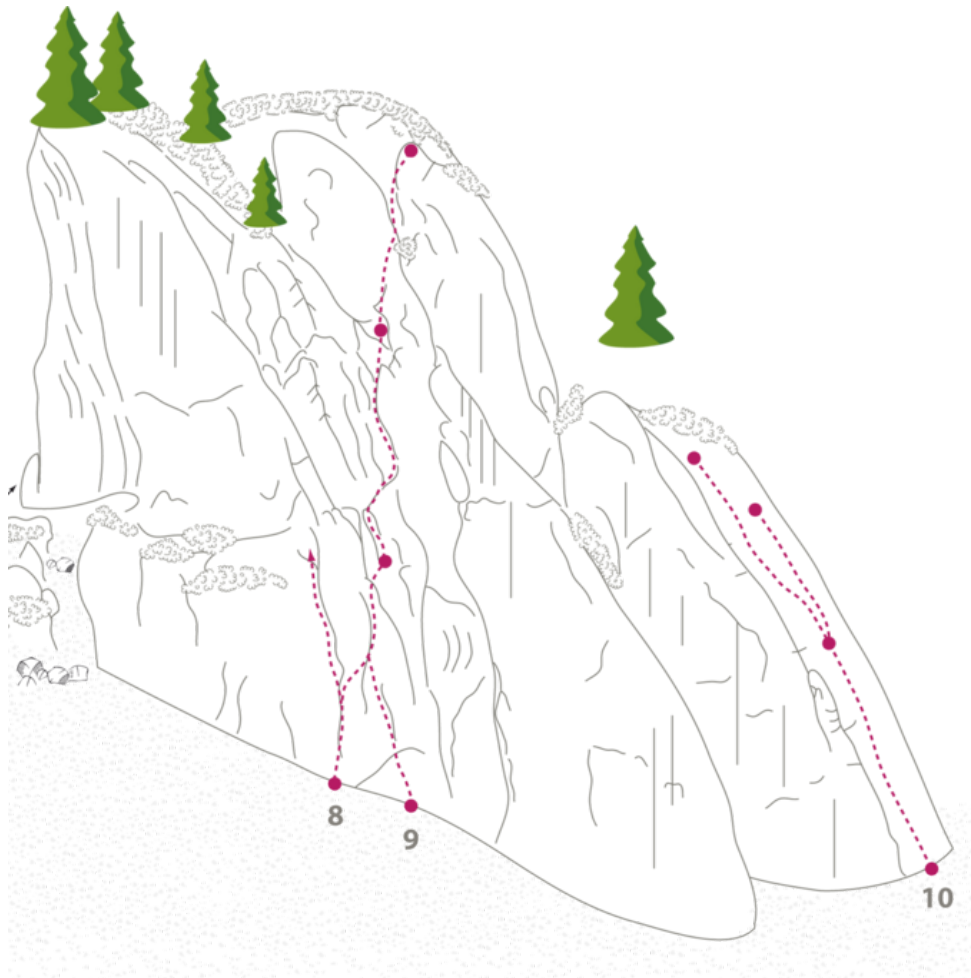

ACHENSEE - KLOBENJOCH
SEKTOR KLOBENJOCH - EISKELLER

STEHAUFMÄNNCHEN 7A

Seillänge	Length	Grad
1	25m	7a

Climbers Paradise Tirol

Climbing and boulder in Tirol online - 15 tourist regions and more than 1.000 climbing possibilities on Climber's Paradise Tirol. All topos in print quality, including detailed information about grades, access and safety.