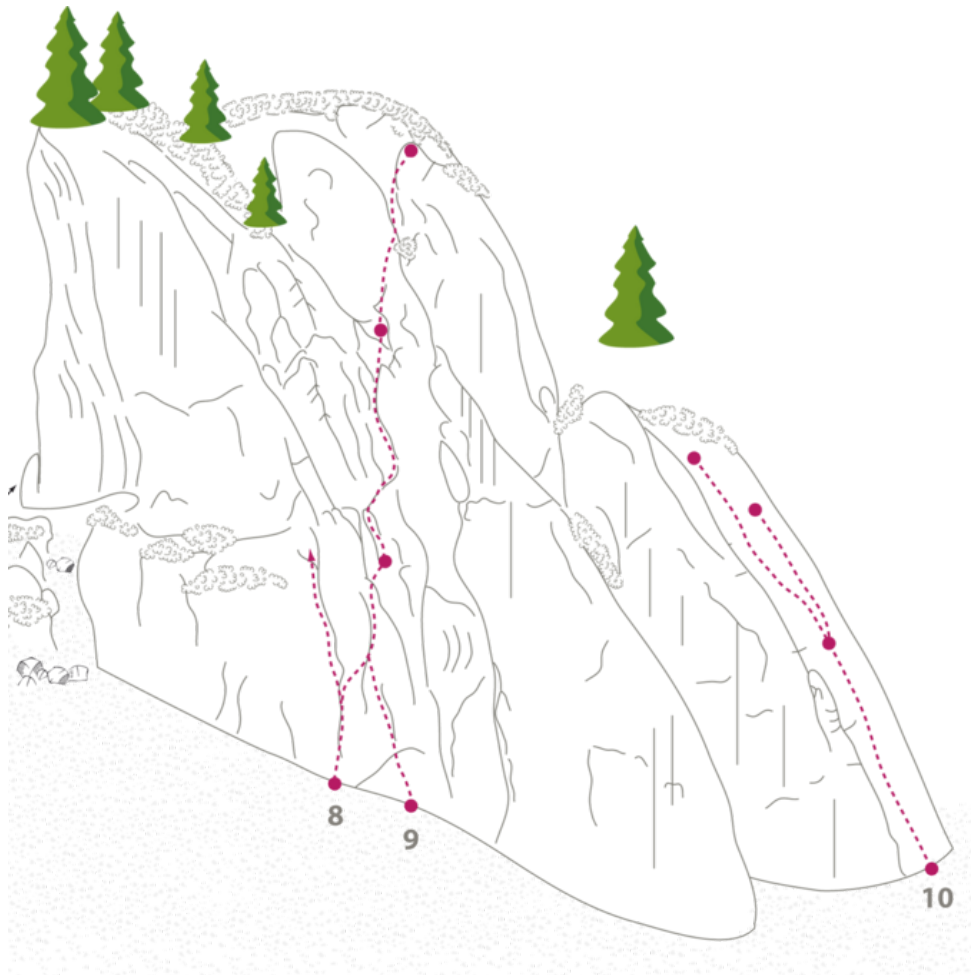

# ACHENSEE - KLOBENJOCH SEKTOR KLOBENJOCH - EISKELLER

## IM WESTEN NICHTS NEUES 6B

Seillänge	Length	Grad
1	25m	5c
2	15m	4c
3	25m	6b

### Climbers Paradise Tirol

Climbing and boulder in Tirol online - 15 tourist regions and more than 1.000 climbing possibilities on Climber's Paradise Tirol. All topos in print quality, including detailed information about grades, access and safety.