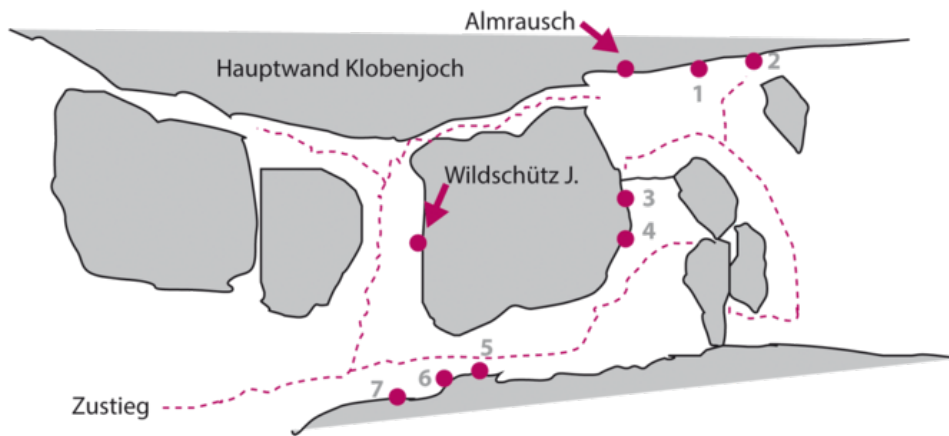

# ACHENSEE - KLOBENJOCH SEKTOR KLOBENJOCH - EISKELLER

## EIS AM STIEL 7B+

Seillänge	Length	Grad
1	15m	6c
2	22m	7b+

### Climbers Paradise Tirol

Climbing and boulder in Tirol online - 15 tourist regions and more than 1.000 climbing possibilities on Climber's Paradise Tirol. All topos in print quality, including detailed information about grades, access and safety.