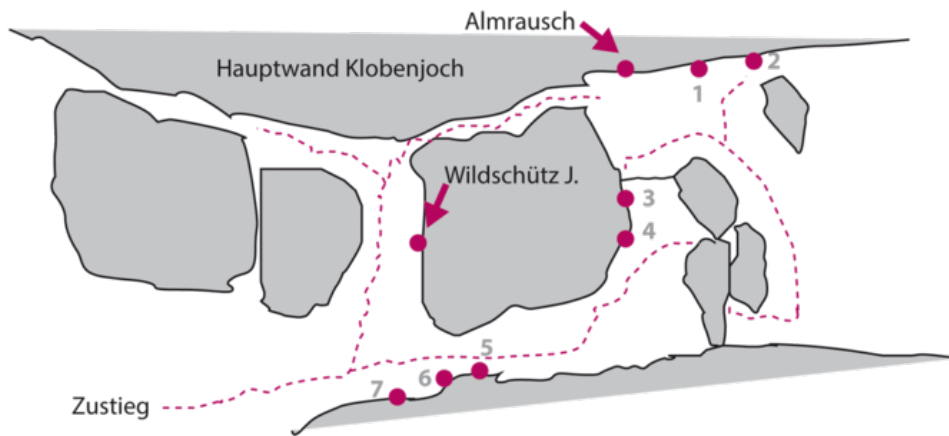

ACHENSEE - KLOBENJOCH SEKTOR KLOBENJOCH - EISKELLER

LEHRER LEMPEL 7B+

Seillänge	Length	Grad
1	25m	7b+

Climbers Paradise Tirol

Climbing and boulder in Tirol online - 15 tourist regions and more than 1.000 climbing possibilities on Climber's Paradise Tirol. All topos in print quality, including detailed information about grades, access and safety.