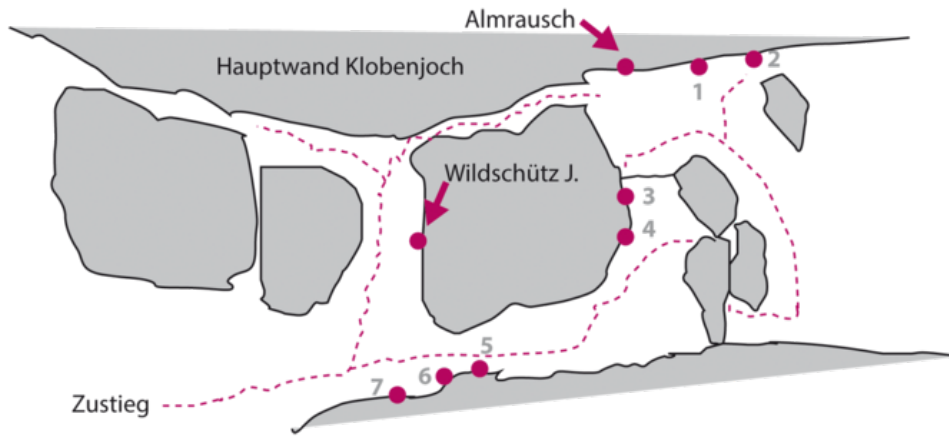

# ACHENSEE - KLOBENJOCH SEKTOR KLOBENJOCH - EISKELLER

## GOLDFINGER

Seillänge	Length	Grad
1	20m	?
2	25m	6b

### Climbers Paradise Tirol

Climbing and boulder in Tirol online - 15 tourist regions and more than 1.000 climbing possibilities on Climber's Paradise Tirol. All topos in print quality, including detailed information about grades, access and safety.