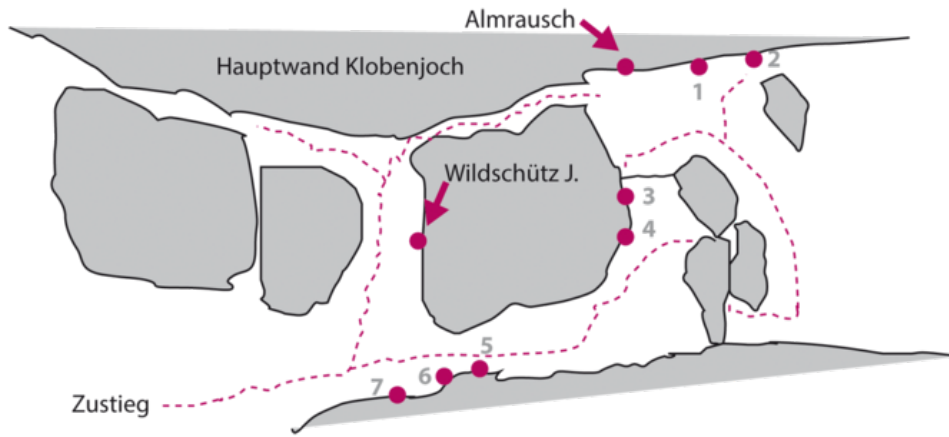

ACHENSEE - KLOBENJOCH SEKTOR KLOBENJOCH - EISKELLER

TEGERNSEE 6A+

Seillänge	Length	Grad
1	40m	5b
2	15m	6a+

Climbers Paradise Tirol

Climbing and boulder in Tirol online - 15 tourist regions and more than 1.000 climbing possibilities on Climber's Paradise Tirol. All topos in print quality, including detailed information about grades, access and safety.