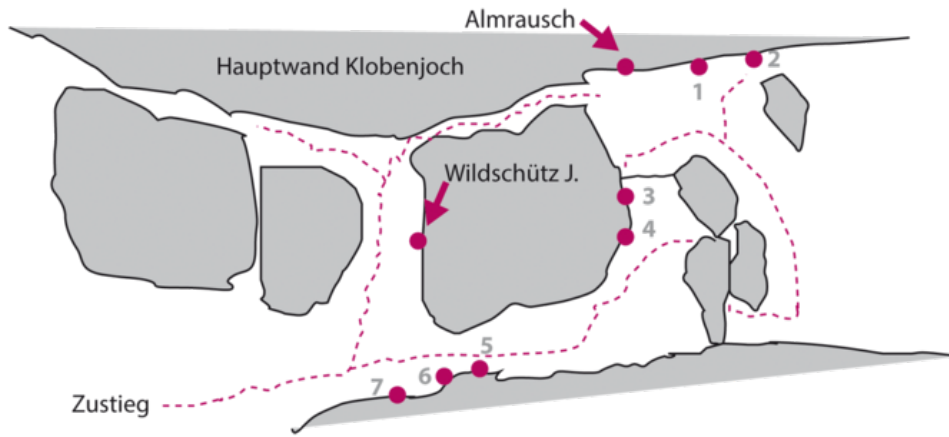

ACHENSEE - KLOBENJOCH SEKTOR KLOBENJOCH - EISKELLER

PIPPIS LIEBELEI 6A+

Seillänge	Length	Grad
1	15m	6a+

Climbers Paradise Tirol

Climbing and boulder in Tirol online - 15 tourist regions and more than 1.000 climbing possibilities on Climber's Paradise Tirol. All topos in print quality, including detailed information about grades, access and safety.