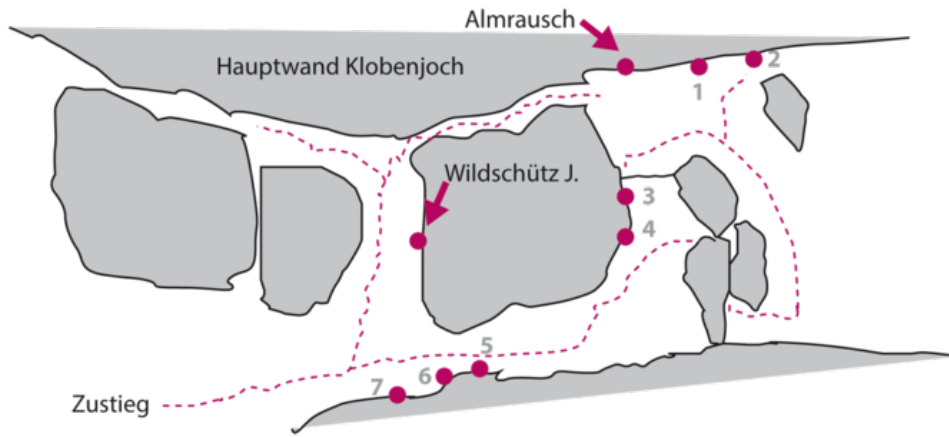

ACHENSEE - KLOBENJOCH SEKTOR KLOBENJOCH - EISKELLER

MICHELANGELO 5C

Seillänge	Length	Grad
1	15m	5c

Climbers Paradise Tirol

Climbing and boulder in Tirol online - 15 tourist regions and more than 1.000 climbing possibilities on Climber's Paradise Tirol. All topos in print quality, including detailed information about grades, access and safety.