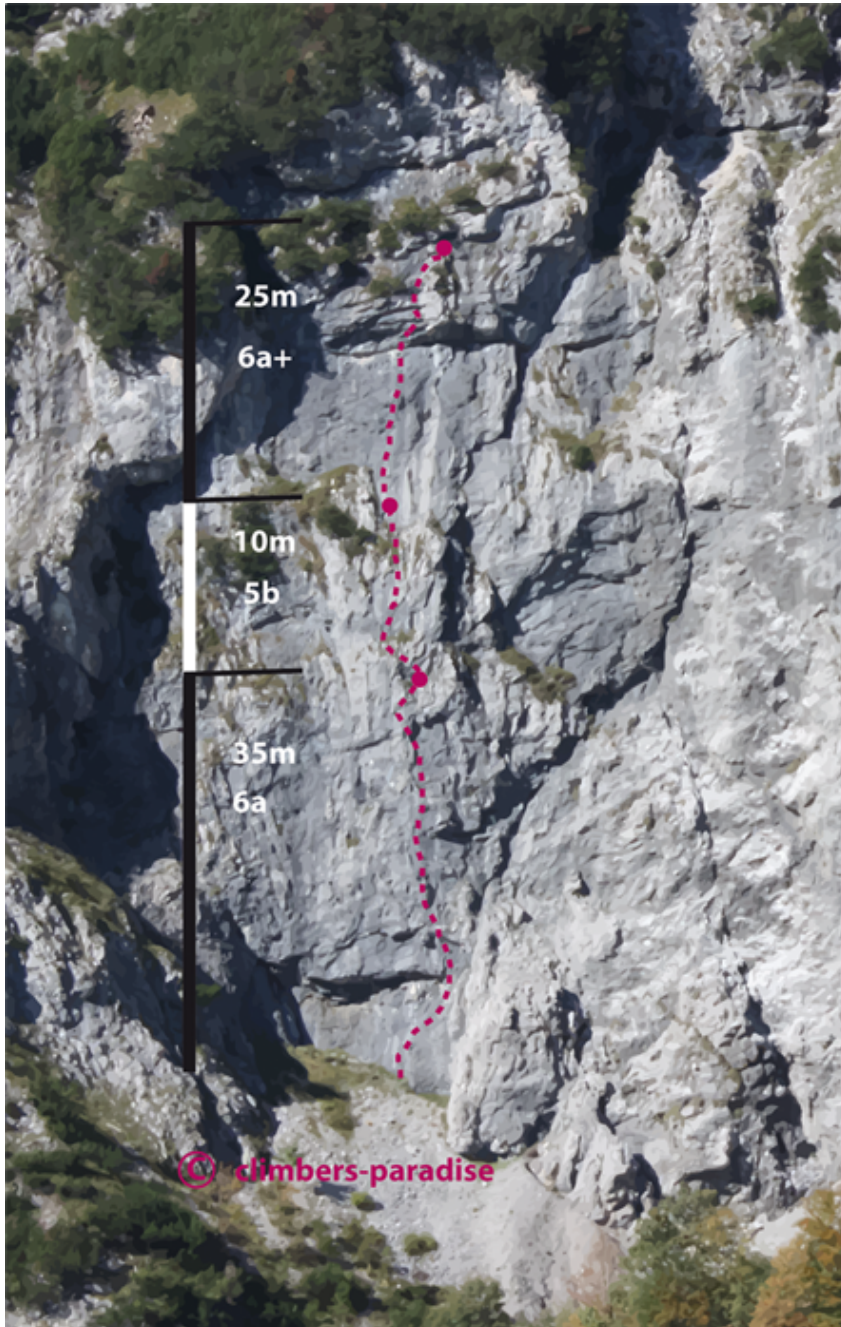

ACHENSEE - KLETTERGEBIET GRAMAI SEKTOR KLETTERGEBIET GRAMAI

ROCK IT 6A+

Seillänge	Length	Grad
1	35m	6+
2	10m	5+
3	25m	7-

APPROACH TIME, MINUTES TO THE CRAG

15 min

DESCENT

Der Abstieg erfolgt durch abseilen entlang der Route.

DESCENT TIME

30 min

Climbers Paradise Tirol

Climbing and boulder in Tirol online - 15 tourist regions and more than 1.000 climbing possibilites on Climber's Paradise Tirol. All topos in print quality, including detailed information about grades, access and safety.