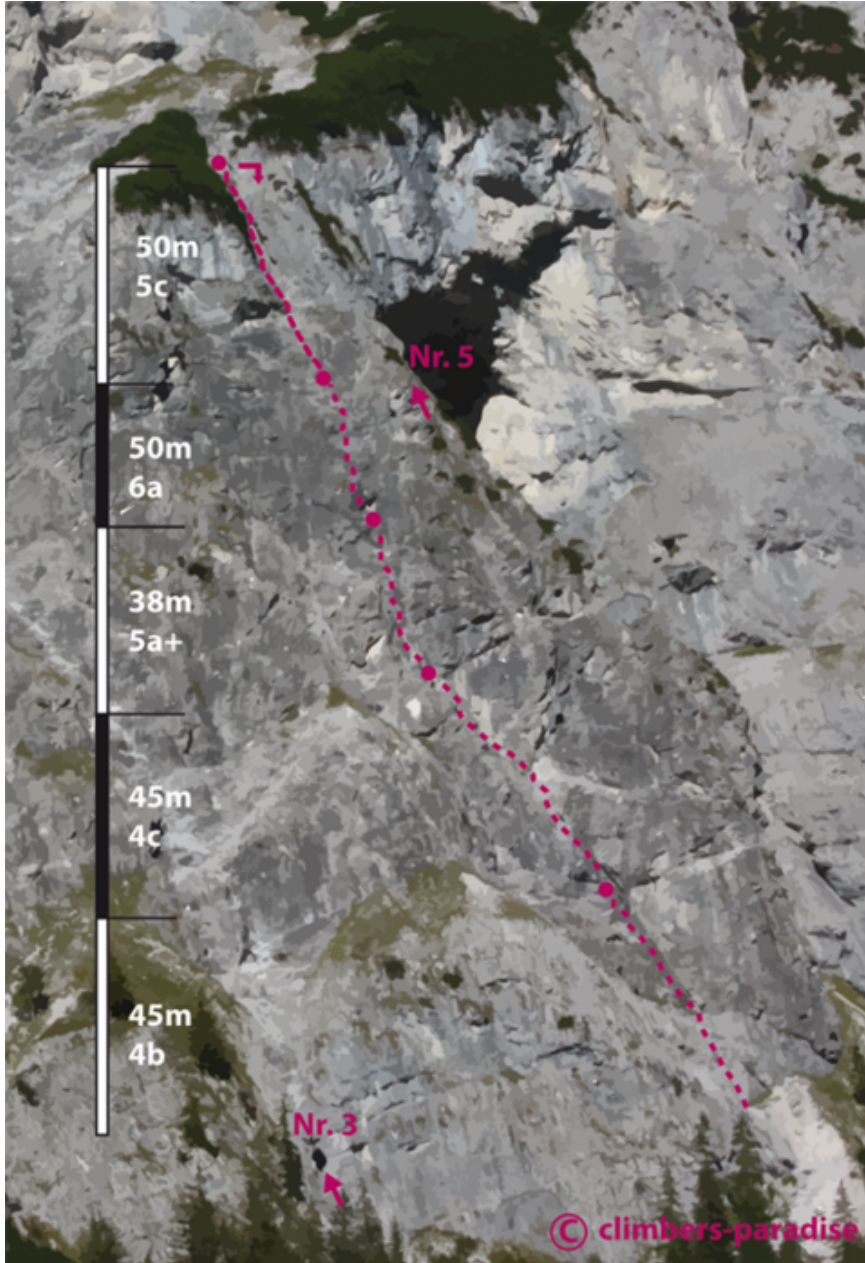

ACHENSEE - KLETTERGEBIET GRAMAI
SEKTOR KLETTERGEBIET GRAMAI

PAPARAZZI IM RÜCKEN 6A

Seillänge	Length	Grad
1	45m	4+
2	45m	5-
3	38m	?
4	50m	6+
5	50m	6-

APPROACH TIME, MINUTES TO THE CRAG

15 min

DESCENT

Abseilen über die Tour, 60m Doppelseil

DESCENT TIME

1 h

Climbers Paradise Tirol

Climbing and boulder in Tirol online - 15 tourist regions and more than 1.000 climbing possibilites on Climber's Paradise Tirol. All topos in print quality, including detailed information about grades, access and safety.