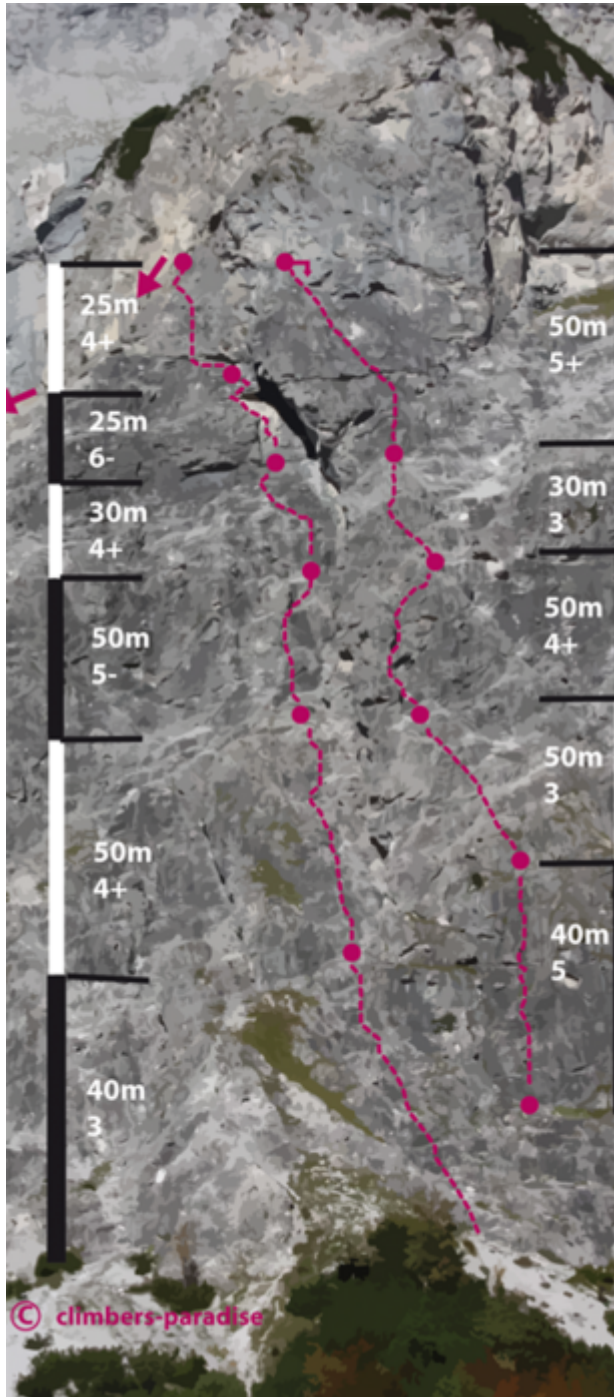

ACHENSEE - KLETTERGEBIET GRAMAI
SEKTOR KLETTERGEBIET GRAMAI

DER STROM DER ZEIT 5A+

Seillänge	Length	Grad
1	40m	5
2	50m	3
3	50m	4+
4	30m	3
5	50m	?

APPROACH TIME, MINUTES TO THE CRAG

10 min

DESCENT

Abseilen über die Tour, 60m Doppelseil

DESCENT TIME

Climbers Paradise Tirol

Climbing and boulder in Tirol online - 15 tourist regions and more than 1.000 climbing possibilites on Climper's Paradise Tirol. All topos in print quality, including detailed information about grades, access and safety.