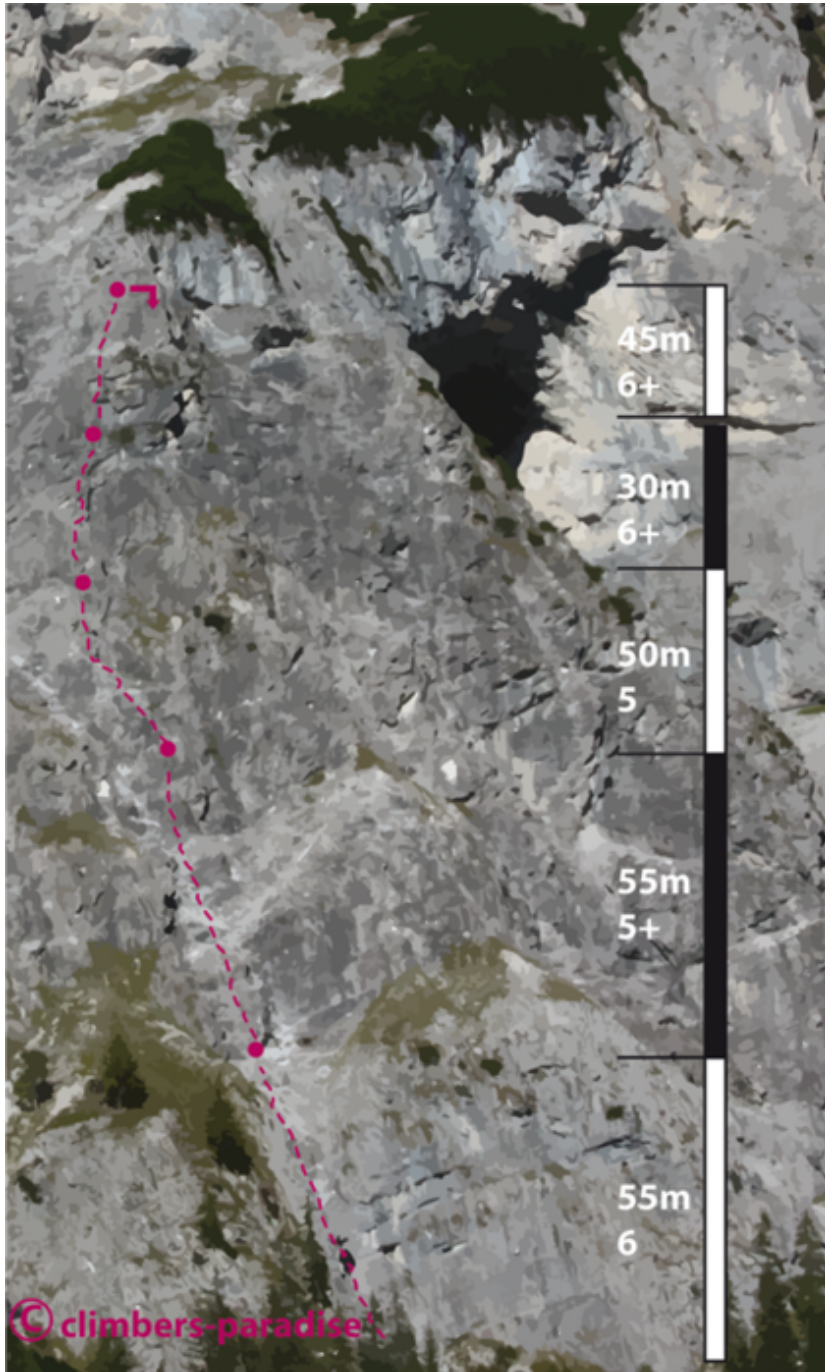

ACHENSEE - KLETTERGEBIET GRAMAI  
SEKTOR KLETTERGEBIET GRAMAI

THE BEAUTIFUL SEERESS 6A

Seillänge	Length	Grad
1	55m	6-
2	55m	5+
3	50m	5
4	30m	6+
5	45m	6+

**APPROACH TIME, MINUTES TO THE CRAG**

10 min

**DESCENT**

Abseilen

**DESCENT TIME**

1 h

---

## Climbers Paradise Tirol

Climbing and boulder in Tirol online - 15 tourist regions and more than 1.000 climbing possibilites on Climber's Paradise Tirol. All topos in print quality, including detailed information about grades, access and safety.