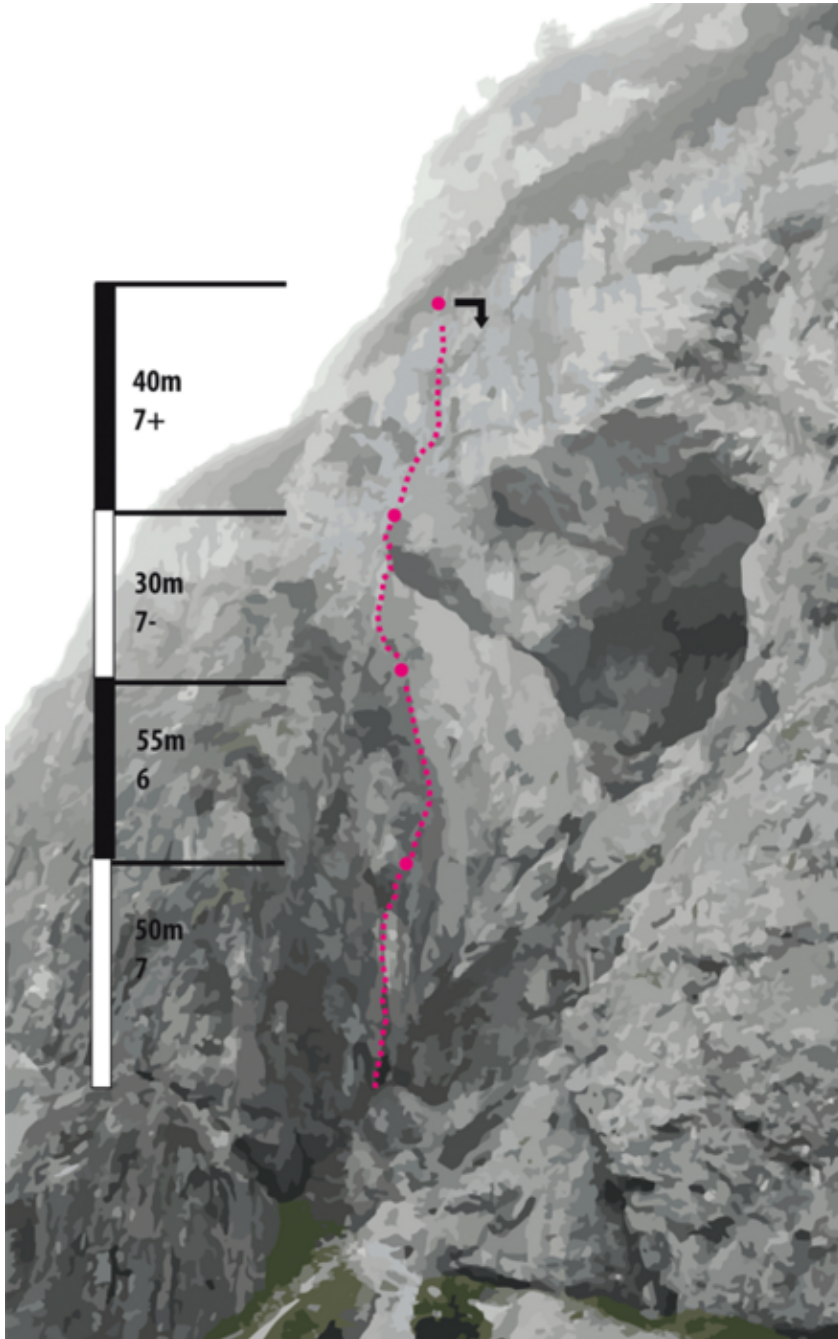

ACHENSEE - KLETTERGEBIET GRAMAI SEKTOR KLETTERGEBIET GRAMAI

EIN STARKES DUO 6B+

Seillänge	Length	Grad
1	50m	7
2	55m	6-
3	30m	7-
4	40m	7/7+

APPROACH TIME, MINUTES TO THE CRAG

10 min

DESCENT

Abseilen über die Tour; 55m Doppelseil

DESCENT TIME

1 h

Climbers Paradise Tirol

Climbing and boulder in Tirol online - 15 tourist regions and more than 1.000 climbing possibilites on Climber's Paradise Tirol. All topos in print quality, including detailed information about grades, access and safety.