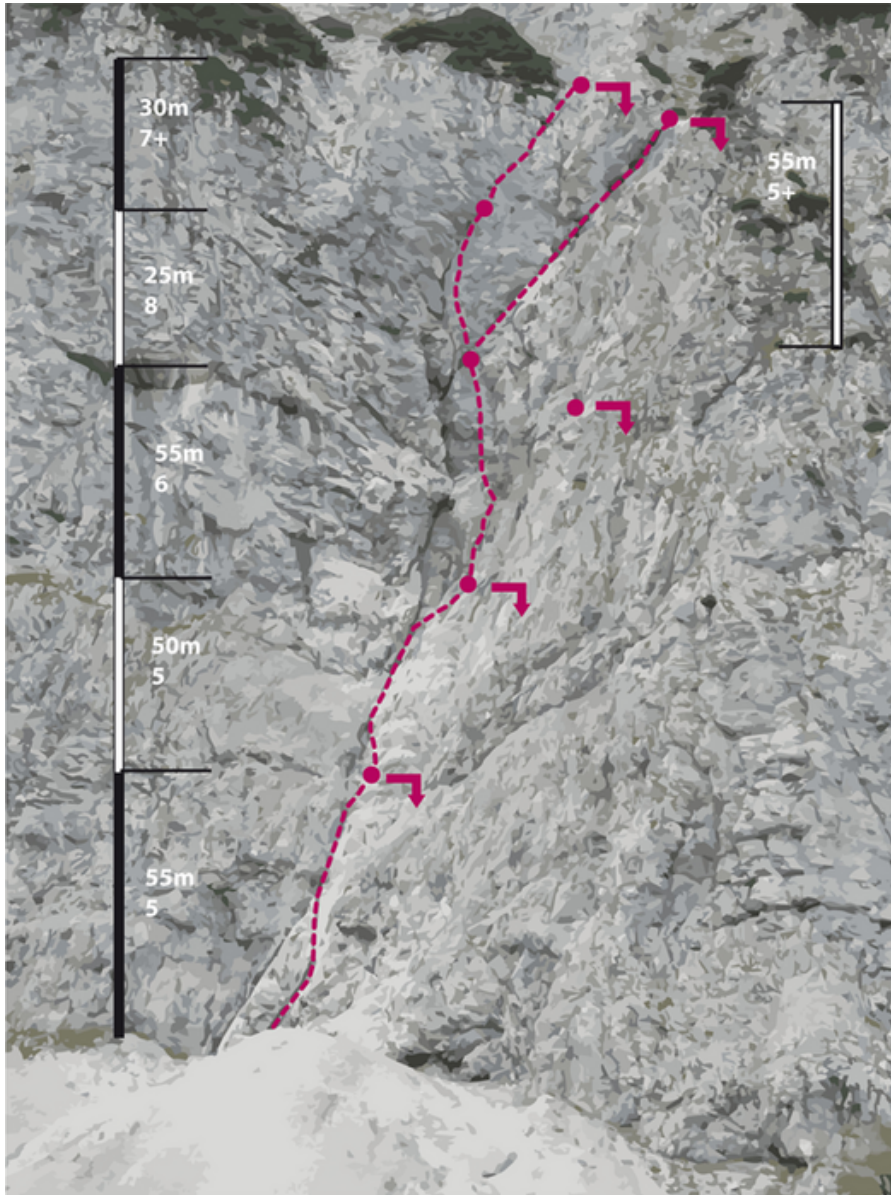

ACHENSEE - KLETTERGEBIET GRAMAI SEKTOR KLETTERGEBIET GRAMAI

GIPFELTREFFEN IM MEGASTORE 6A + VARIANTE NO GO (7A)

Seillänge	Length	Grad
1	55m	5
2	50m	5
3	55m	6-
4	55m	6+

APPROACH TIME, MINUTES TO THE CRAG

10 min

DESCENT

Abseilen über die Tour mit 55m Doppelseil

DESCENT TIME

1 h

Climbers Paradise Tirol

Climbing and boulder in Tirol online - 15 tourist regions and more than 1.000 climbing possibilites on Climber's Paradise Tirol. All topos in print quality, including detailed information about grades, access and safety.