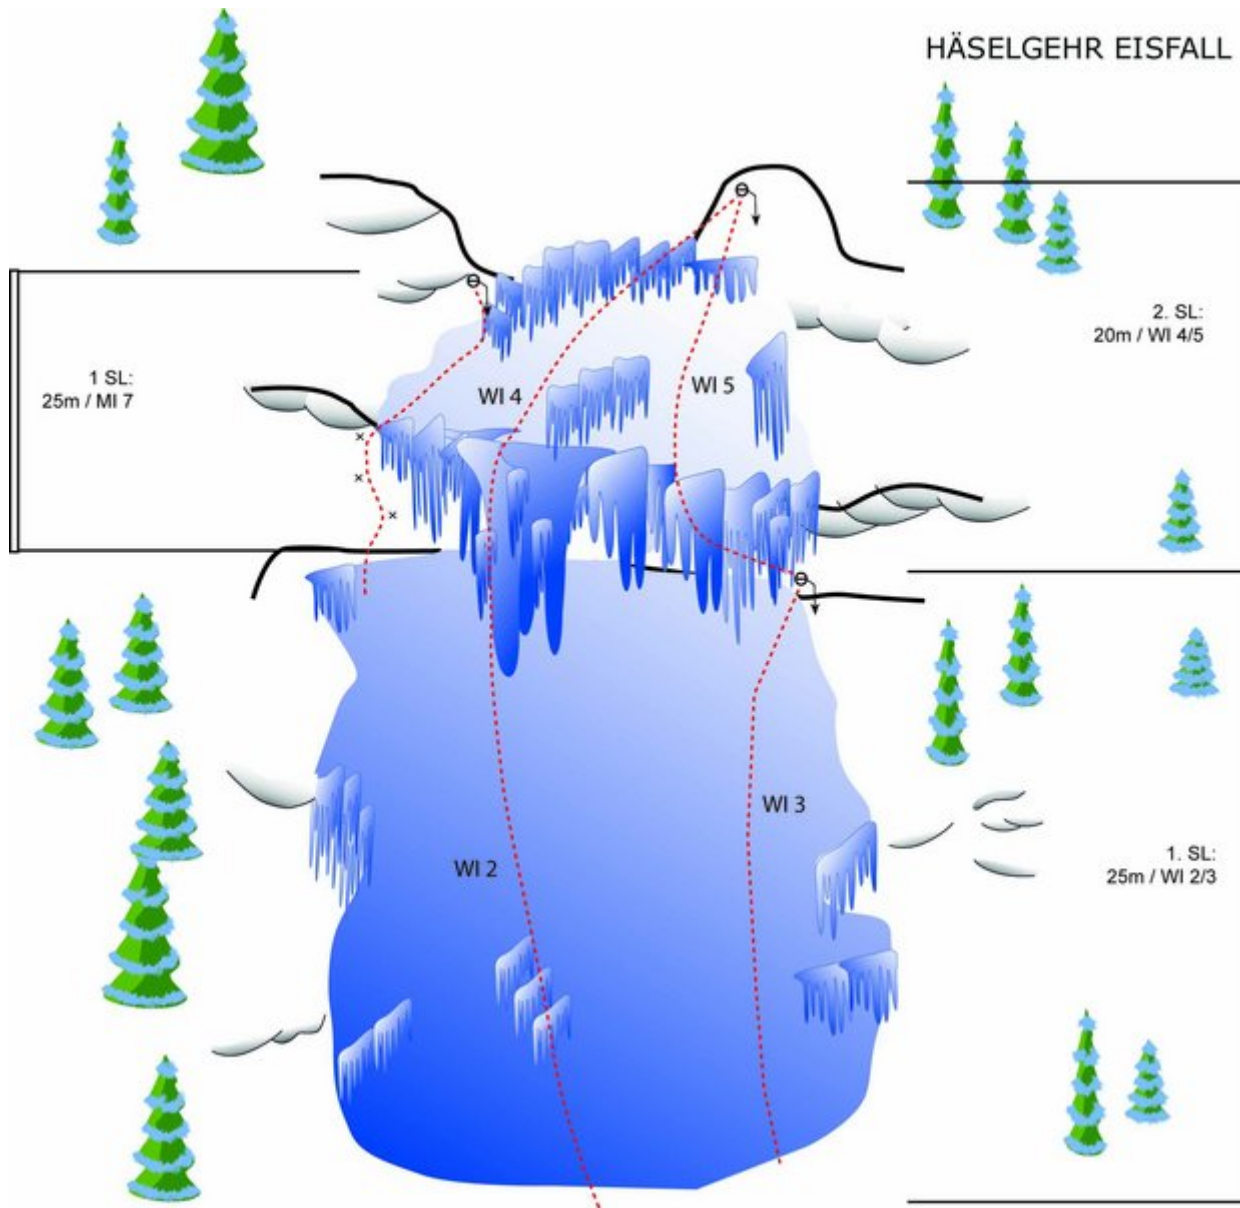

TIROLER ZUGSPITZ ARENA
HÄSELGÖHR EISFALL

HÄSELGEHR EISFALL

Climbers Paradise Tirol

Climbing and boulder in Tirol online - 15 tourist regions and more than 1.000 climbing possibilites on Climber's Paradise Tirol. All topos in print quality, including detailed information about grades, access and safety.