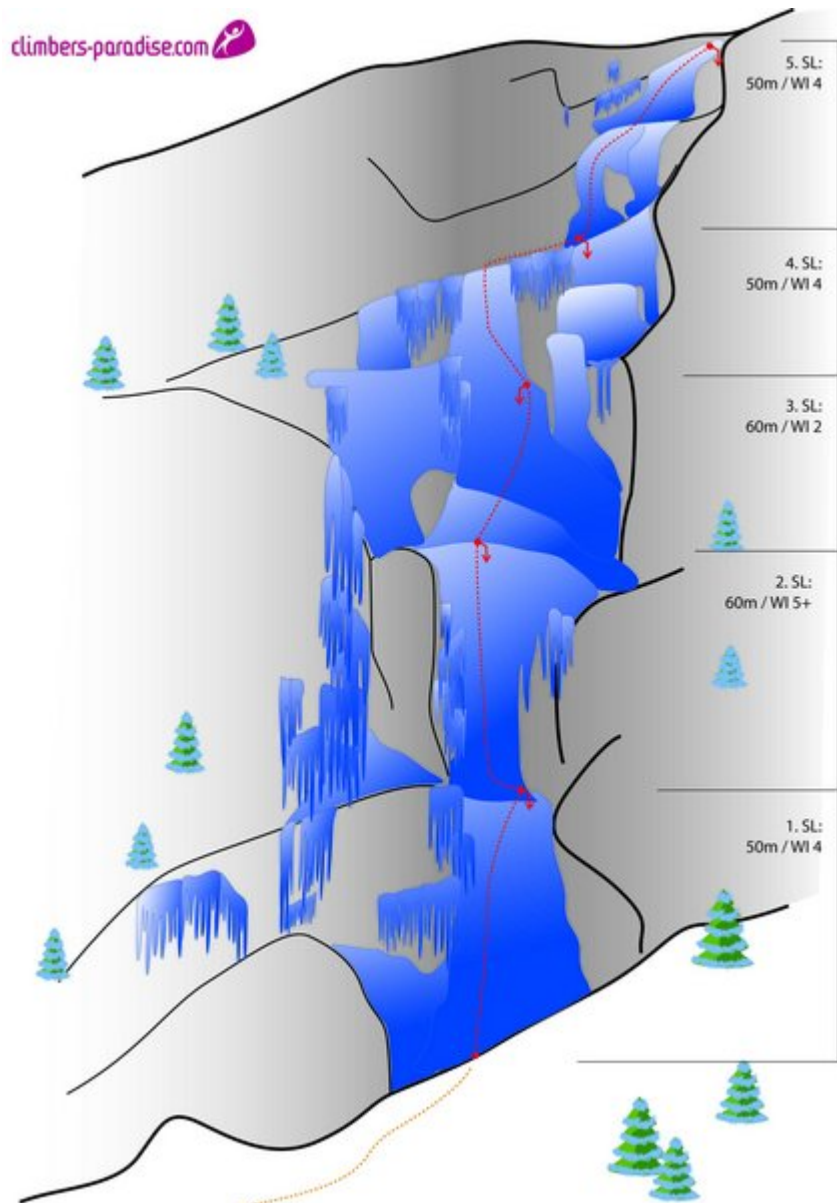

NAUDERS-TIROLER OBERLAND-KAUNERTAL RENKFÄLLE/EISSCHLAUCH - FENDELS

Climbers Paradise Tirol

Climbing and boulder in Tirol online - 15 tourist regions and more than 1.000 climbing possibilities on Climber's Paradise Tirol. All topos in print quality, including detailed information about grades, access and safety.