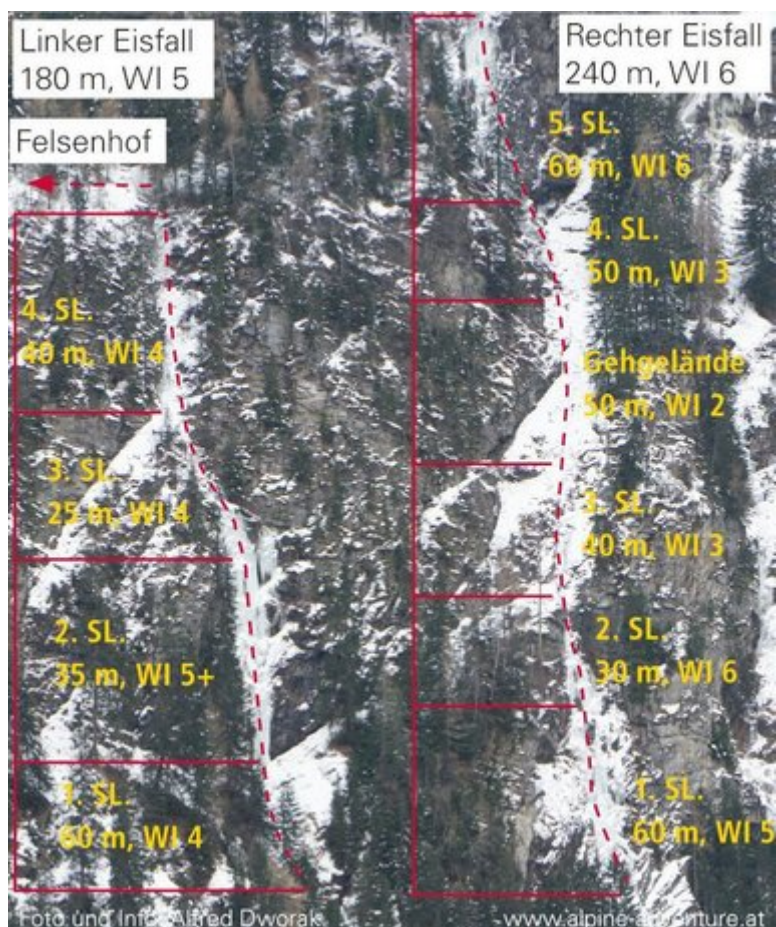

## PITZTAL - ZAUNHOF / RAUCHENBICHL SEKTOR RAUCHENBICHL

Nr.	Name	Grad	Länge
	Rauchenbichl Left Icefall	WI 5	180 m
	Rauchenbichl Right Icefall	WI 6	240 m

### Climbers Paradise Tirol

Climbing and boulder in Tirol online - 15 tourist regions and more than 1.000 climbing possibilities on Climber's Paradise Tirol. All topos in print quality, including detailed information about grades, access and safety.