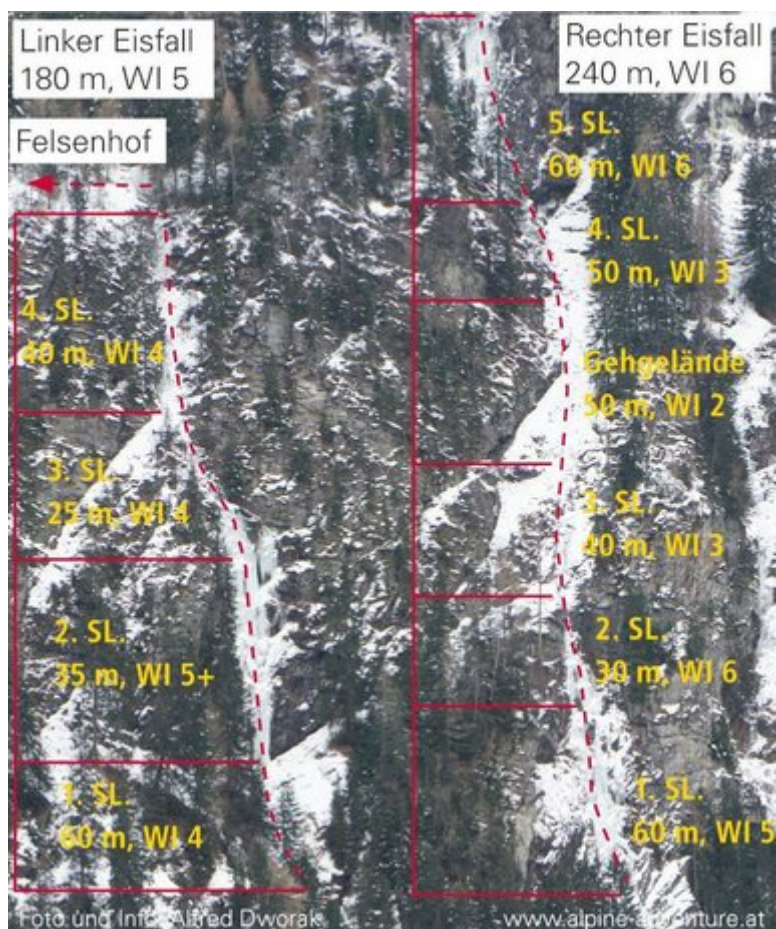

PITZTAL
ZAUNHOF / RAUCHENBICHL

RAUCHENBICHL

Nr.	Name	Grad	Länge
	Rauchenbichl Left Icefall	WI 5	180 m
	Rauchenbichl Right Icefall	WI 6	240 m

Climbers Paradise Tirol

Climbing and boulder in Tirol online - 15 tourist regions and more than 1.000 climbing possibilities on Climber's Paradise Tirol. All topos in print quality, including detailed information about grades, access and safety.