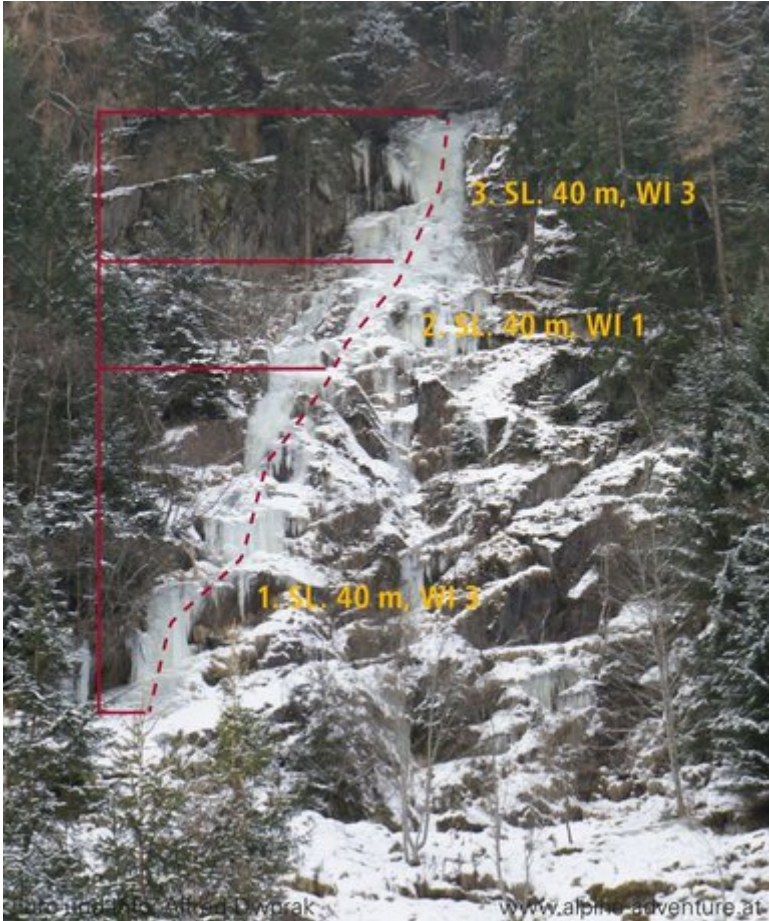

PITZTAL - WIESLE / WIESLE B SEKTOR WIESLE B

Nr.	Name	Grad	Länge
	Wiesle B	WI 3	80 m

Climbers Paradise Tirol

Climbing and boulder in Tirol online - 15 tourist regions and more than 1.000 climbing possibilities on Climber's Paradise Tirol. All topos in print quality, including detailed information about grades, access and safety.