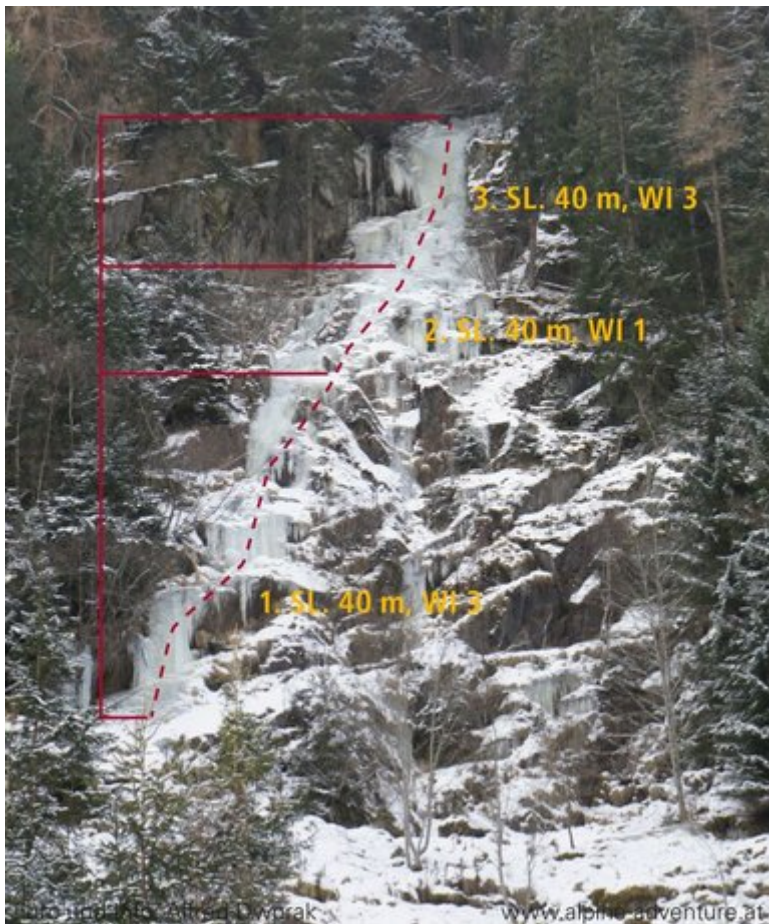

PITZTAL  
WIESLE / WIESLE B

# WIESLE B

---

<b>Nr.</b>	<b>Name</b>	<b>Grad</b>	<b>Länge</b>
	Wiesle B	WI 3	80 m

---

## Climbers Paradise Tirol

Climbing and boulder in Tirol online - 15 tourist regions and more than 1.000 climbing possibilities on Climber's Paradise Tirol. All topos in print quality, including detailed information about grades, access and safety.