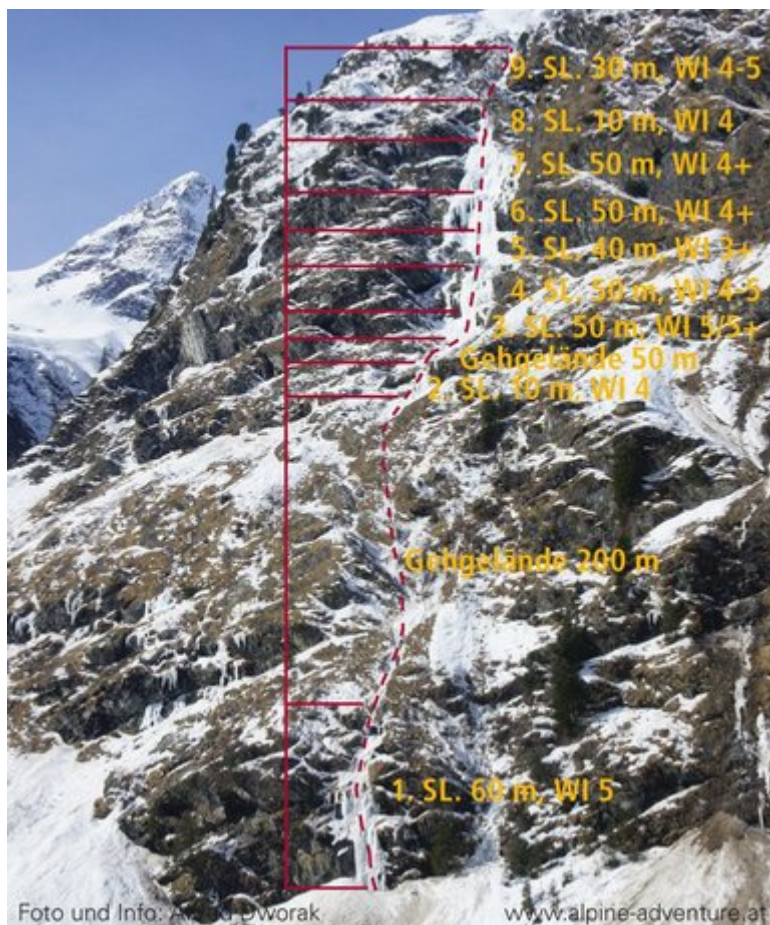

PITZTAL - WEIXMANNSTALL / SEIRLÖCHERKOGELFALL SEKTOR SEIRLÖCHERKOGELFALL

Nr.	Name	Grad	Länge
	Seirlöcherkogelfall	1	300 m

Climbers Paradise Tirol

Climbing and boulder in Tirol online - 15 tourist regions and more than 1.000 climbing possibilities on Climber's Paradise Tirol. All topos in print quality, including detailed information about grades, access and safety.