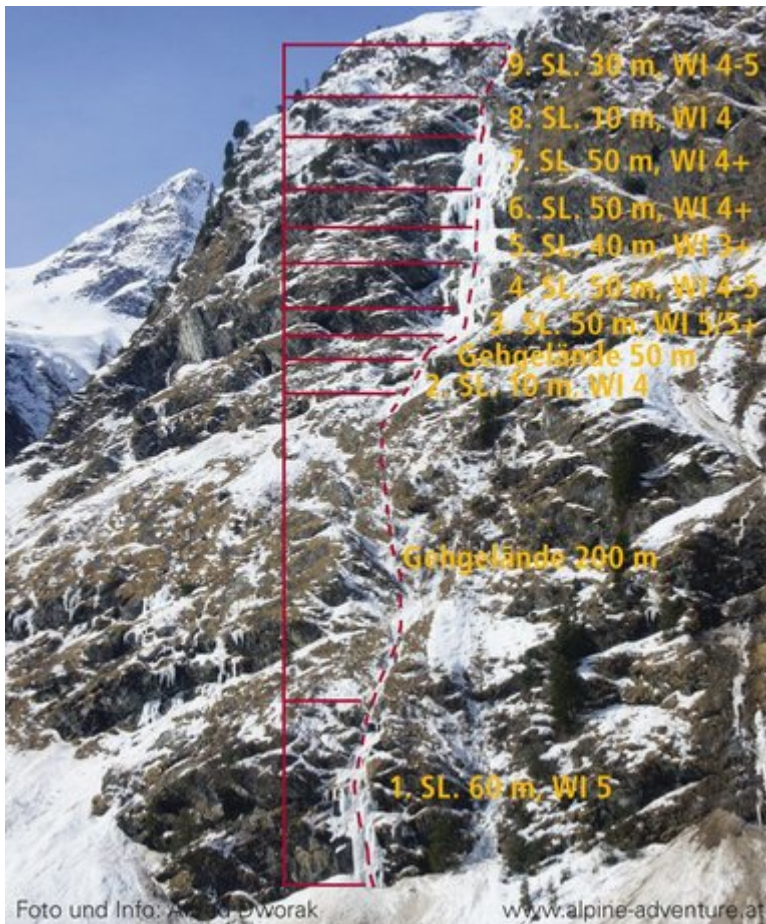

PITZTAL  
WEIXMANNSTALL / SEIRLÖCHERKOGELFALL

# SEIRLÖCHERKOGELFALL

---

Nr.	Name	Grad	Länge
	Seirlöcherkogelfall	1	300 m

---

## Climbers Paradise Tirol

Climbing and boulder in Tirol online - 15 tourist regions and more than 1.000 climbing possibilities on Climber's Paradise Tirol. All topos in print quality, including detailed information about grades, access and safety.