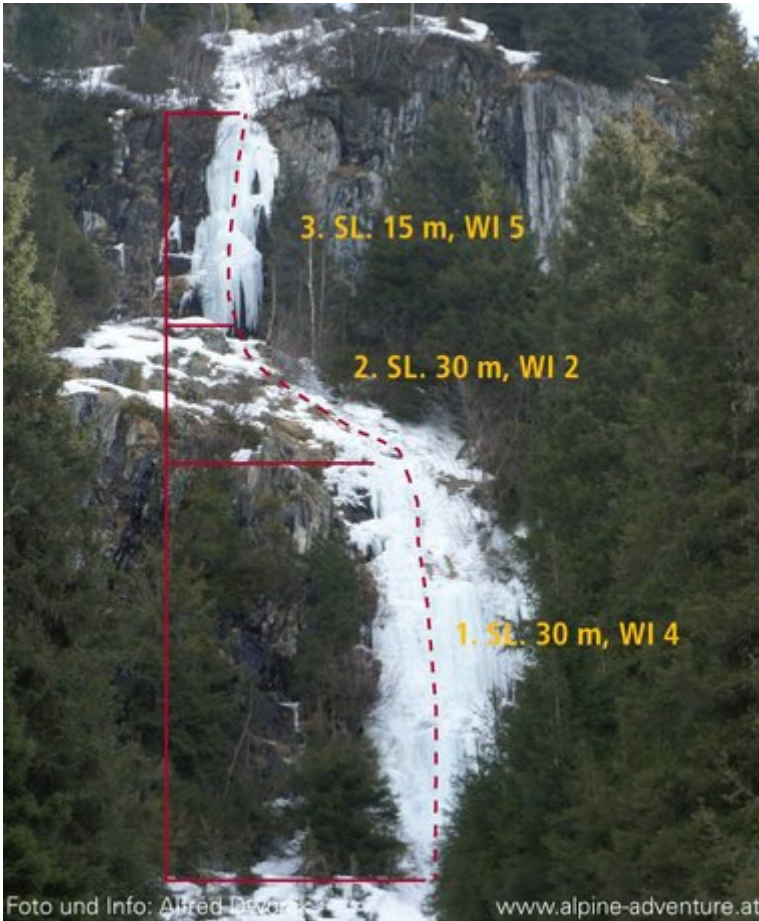

PITZTAL - TRENKWALD / MATTL SEKTOR MATTL

| Nr. | Name | Grad | Länge |
|-----|-------|------|-------|
| | Mattl | WI 5 | 75 m |

Climbers Paradise Tirol

Climbing and boulder in Tirol online - 15 tourist regions and more than 1.000 climbing possibilities on Climber's Paradise Tirol. All topos in print quality, including detailed information about grades, access and safety.