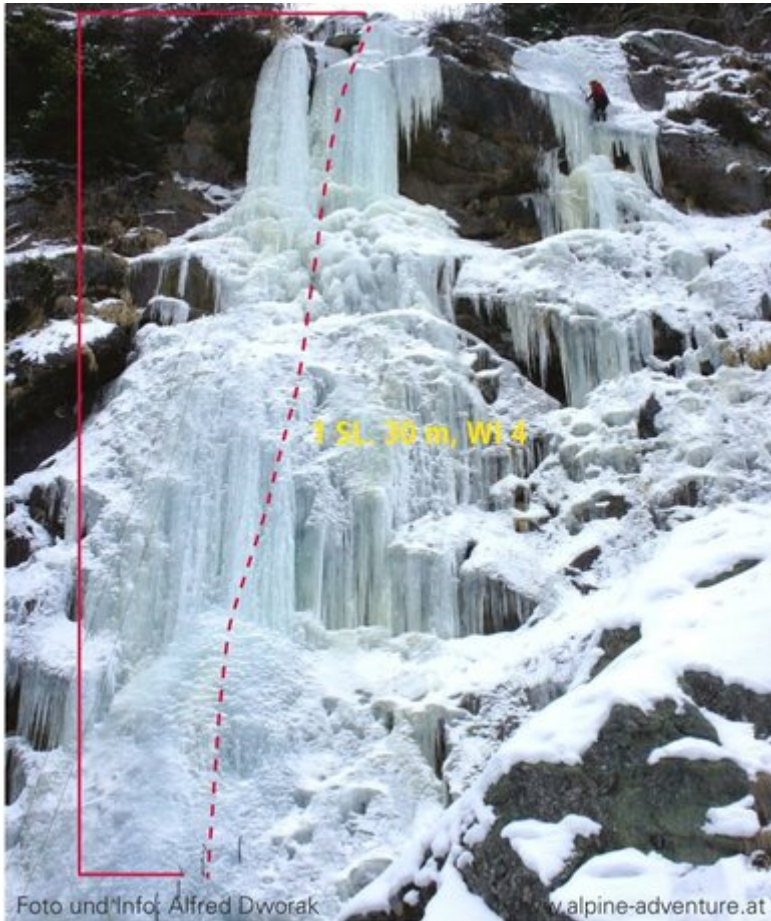

PITZTAL - SCHEIBRAND / MAUERKÖPFLFALL SEKTOR MAUERKÖPFLFALL

Nr.	Name	Grad	Länge
	Mauerköpfllfall	WI 4	170 m

Climbers Paradise Tirol

Climbing and boulder in Tirol online - 15 tourist regions and more than 1.000 climbing possibilities on Climber's Paradise Tirol. All topos in print quality, including detailed information about grades, access and safety.