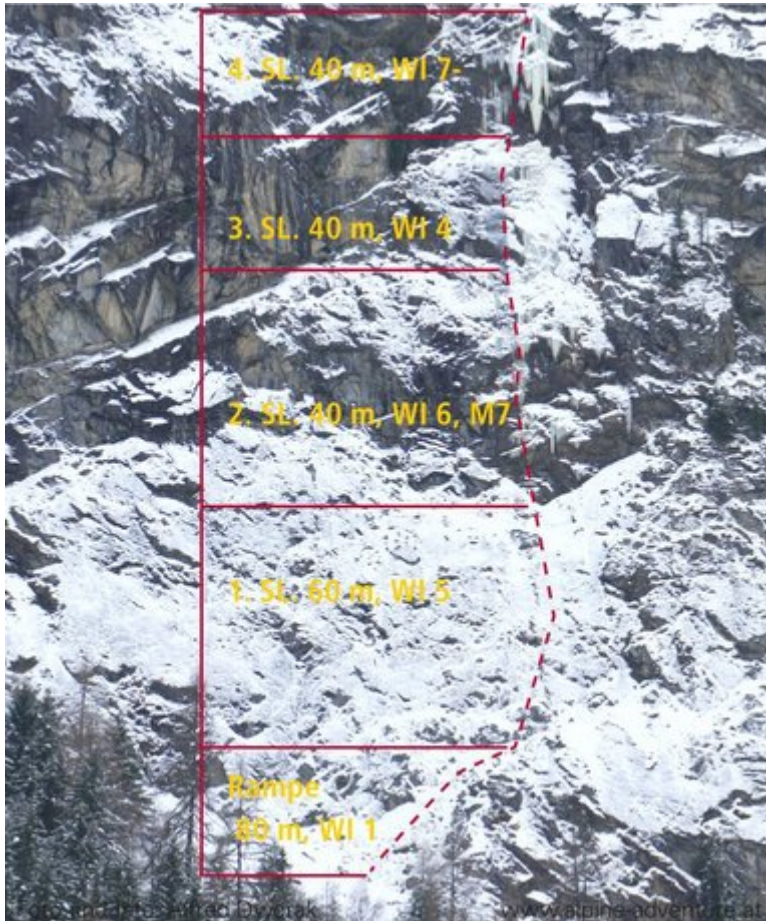

## PITZTAL - SCHEIBRAND / DAS LETZTE EINHORN SEKTOR DAS LETZTE EINHORN

Nr.	Name	Grad	Länge
	Das letzte Einhorn	WI 7, M7	180 m

### Climbers Paradise Tirol

Climbing and boulder in Tirol online - 15 tourist regions and more than 1.000 climbing possibilities on Climber's Paradise Tirol. All topos in print quality, including detailed information about grades, access and safety.