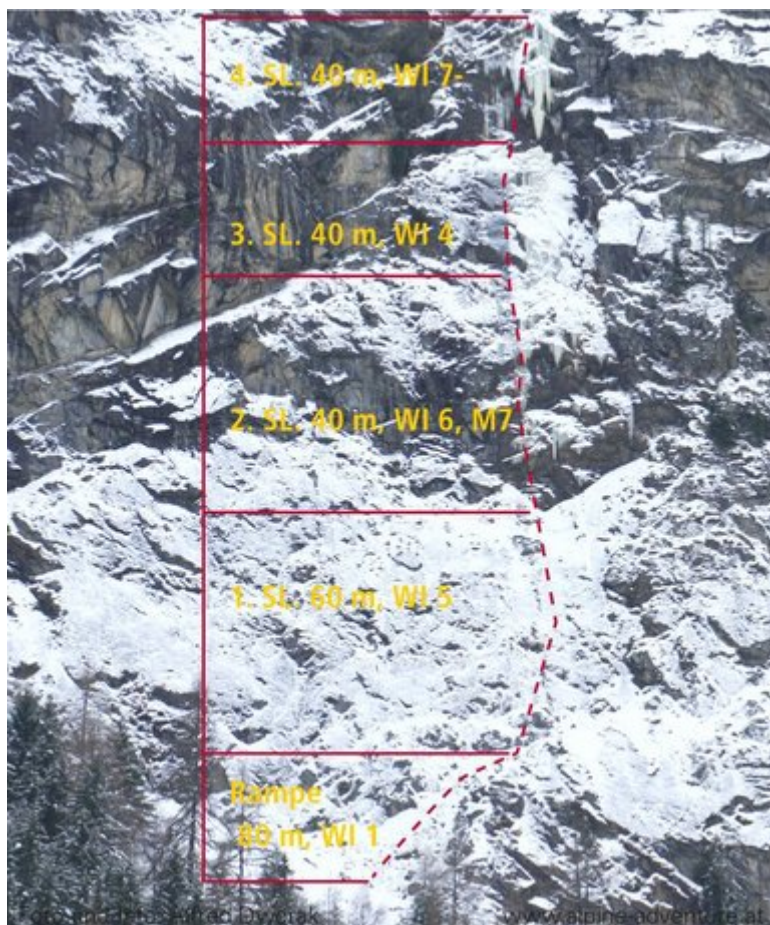

PITZTAL
SCHEIBRAND / DAS LETZTE EINHORN

DAS LETZTE EINHORN

Nr.	Name	Grad	Länge
	Das letzte Einhorn	WI 7, M7	180 m

Climbers Paradise Tirol

Climbing and boulder in Tirol online - 15 tourist regions and more than 1.000 climbing possibilities on Climber's Paradise Tirol. All topos in print quality, including detailed information about grades, access and safety.