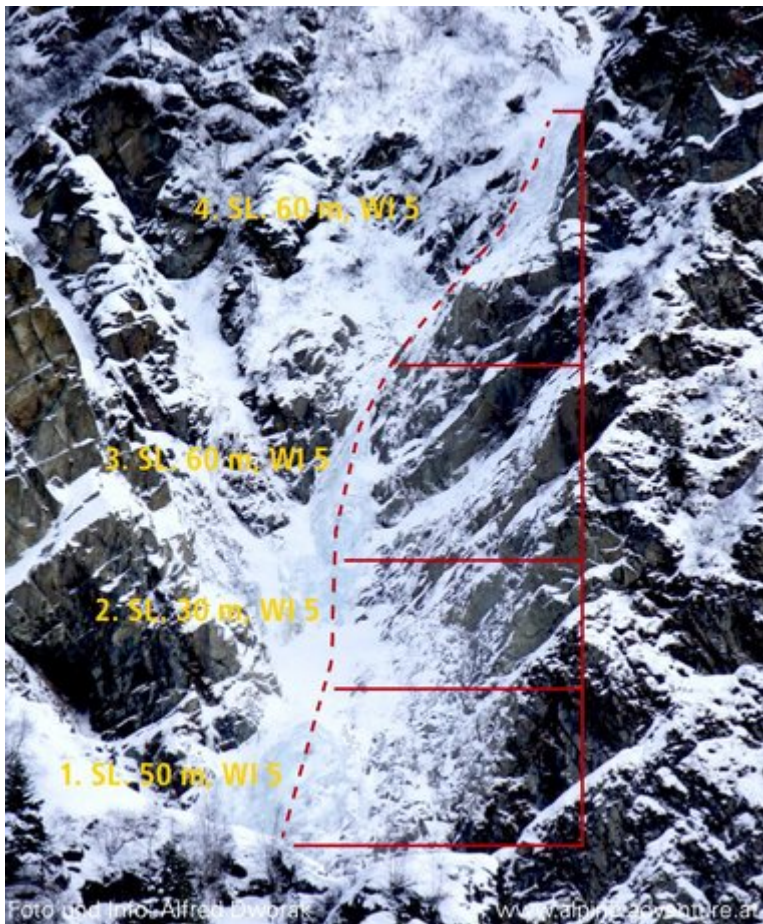

PITZTAL  
PLANGEROSS / BACHTRATTLE

# BACHTRATTLE

---

Nr.	Name	Grad	Länge
	Bachtrattle	WI 5	200 m

---

Climbers Paradise Tirol

Climbing and boulder in Tirol online - 15 tourist regions and more than 1.000 climbing possibilities on Climber's Paradise Tirol. All topos in print quality, including detailed information about grades, access and safety.