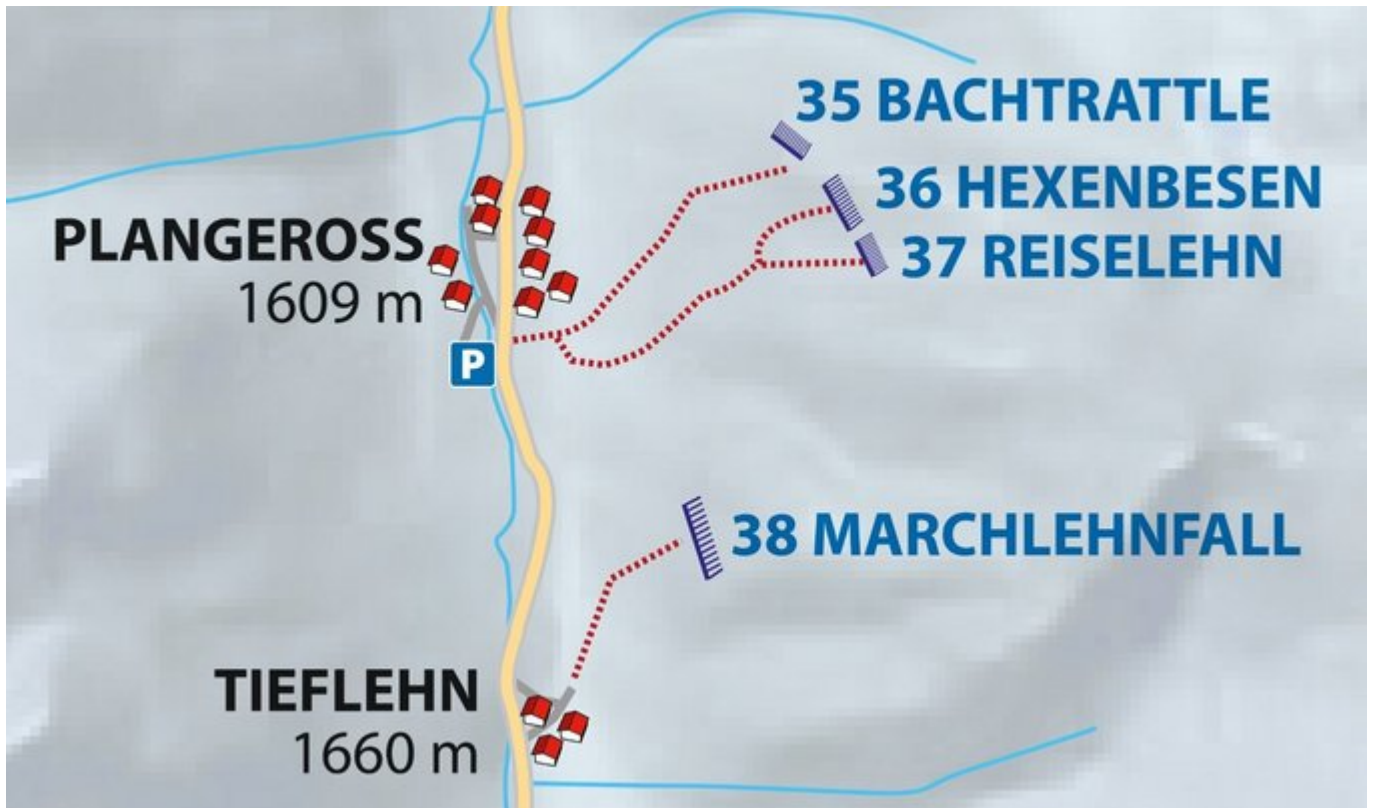

PITZTAL  
PLANGEROSS / BACHTRATTLE

# BACHTRATTLE

---

Nr.	Name	Grad	Länge
	Bachtrattle	WI 5	200 m

---

Climbers Paradise Tirol

Climbing and boulder in Tirol online - 15 tourist regions and more than 1.000 climbing possibilities on Climber's Paradise Tirol. All topos in print quality, including detailed information about grades, access and safety.