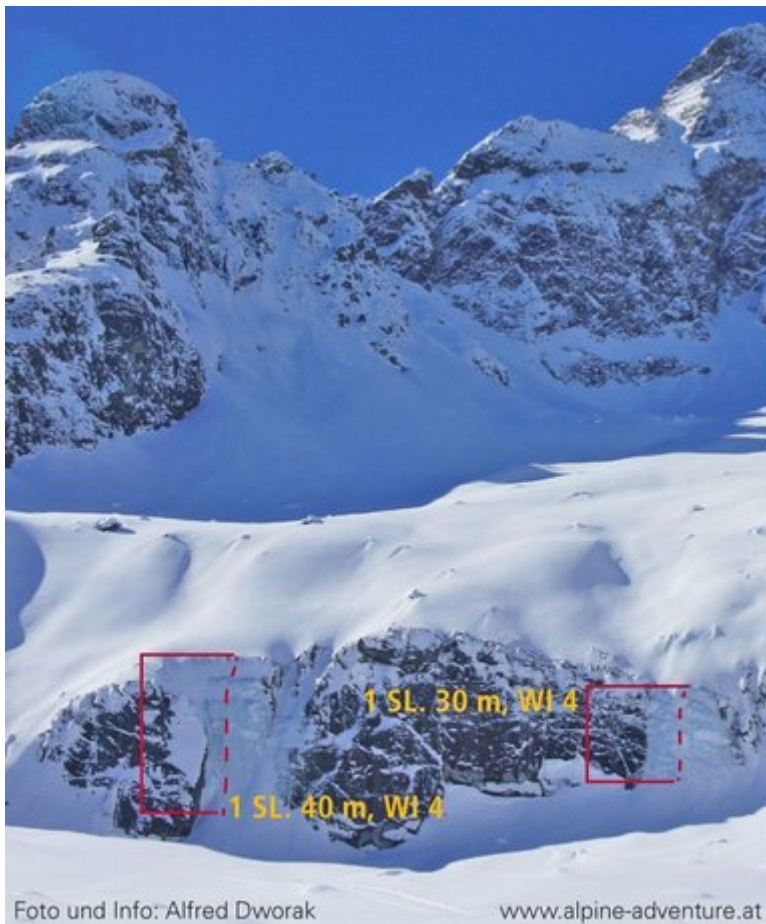

PITZTAL
PIÖSMES / PIÖSMESFÄLLE

PIÖSMESFÄLLE

Nr.	Name	Grad	Länge
	Piösmesfall left	WI	40 m
	Piösmesfall right	WI	30 m

Climbers Paradise Tirol

Climbing and boulder in Tirol online - 15 tourist regions and more than 1.000 climbing possibilities on Climber's Paradise Tirol. All topos in print quality, including detailed information about grades, access and safety.