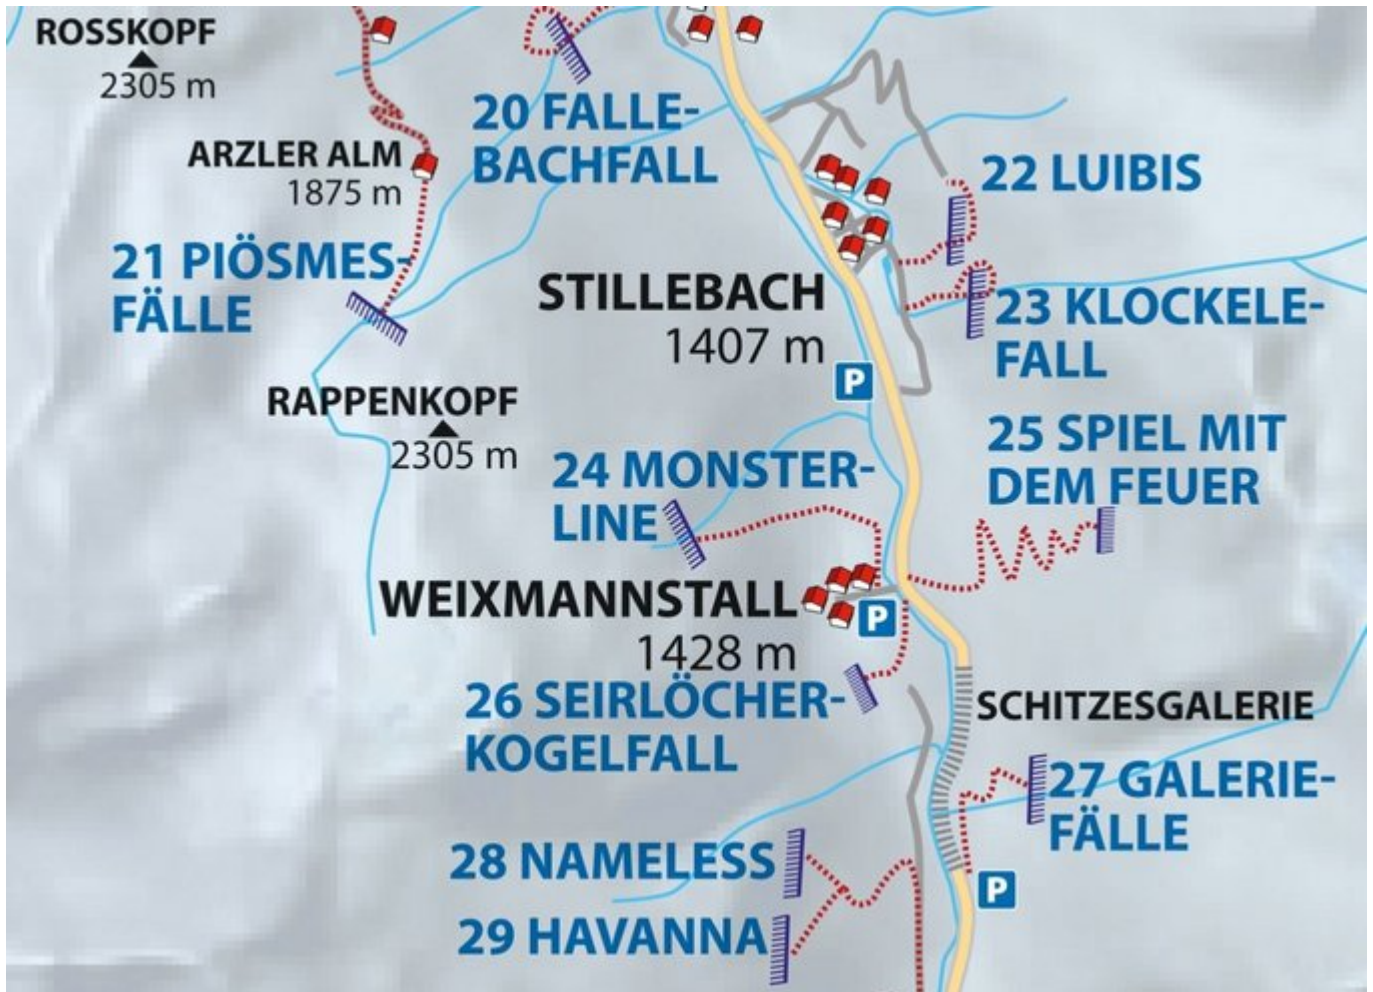

PITZTAL
PIÖSMES / PIÖSMESFÄLLE

PIÖSMESFÄLLE

Nr.	Name	Grad	Länge
	Piösmesfall left	WI	40 m
	Piösmesfall right	WI	30 m

Climbers Paradise Tirol

Climbing and boulder in Tirol online - 15 tourist regions and more than 1.000 climbing possibilities on Climber's Paradise Tirol. All topos in print quality, including detailed information about grades, access and safety.