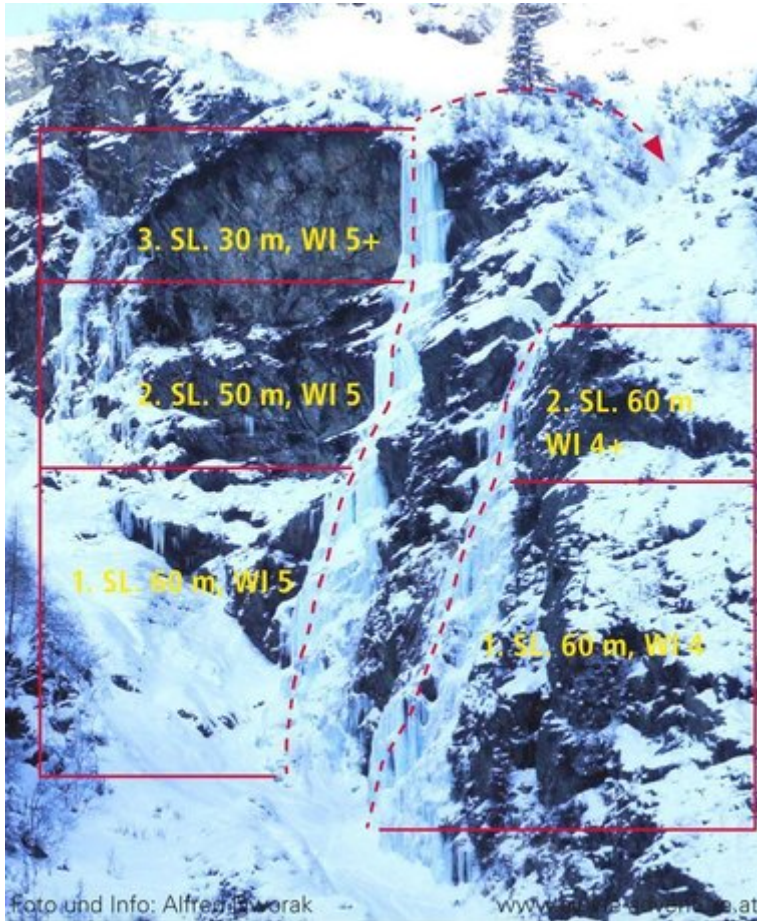

## PITZTAL - NEURUR / PFAFFENFÄLLE SEKTOR PFAFFENFÄLLE

Nr.	Name	Grad	Länge
	Pfaffenfall links	WI 5+	140 m
	Pfaffenfall rechts	WI 4+	120 m

### Climbers Paradise Tirol

Climbing and boulder in Tirol online - 15 tourist regions and more than 1.000 climbing possibilities on Climber's Paradise Tirol. All topos in print quality, including detailed information about grades, access and safety.