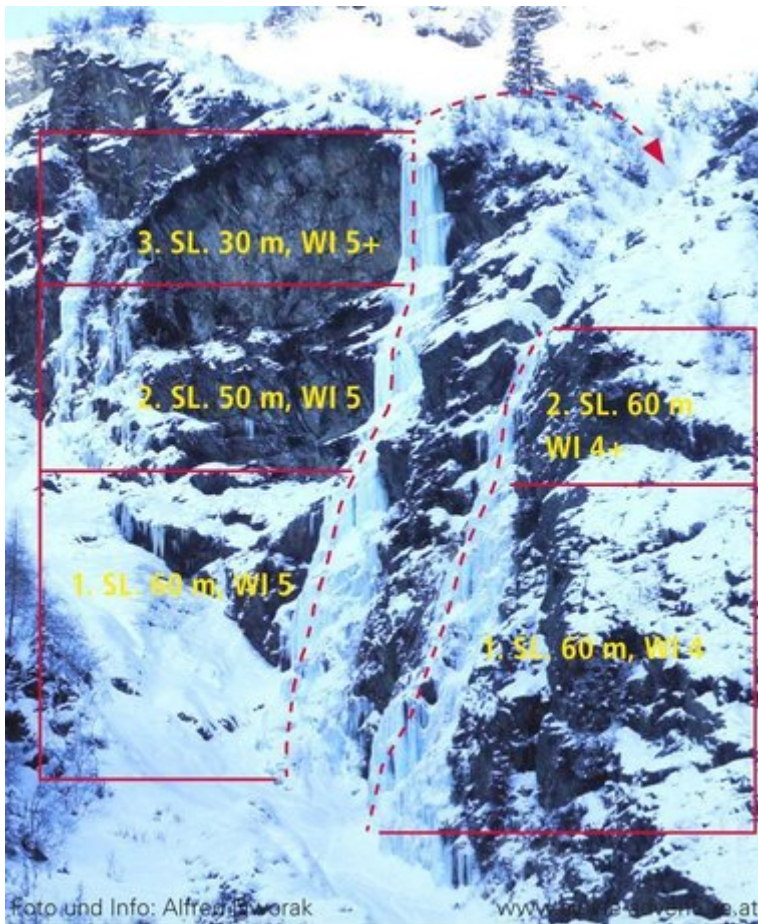

PITZTAL
NEURUR / PFAFFENFÄLLE

PFAFFENFÄLLE

| Nr. | Name | Grad | Länge |
|-----|--------------------|-------|-------|
| | Pfaffenfall links | WI 5+ | 140 m |
| | Pfaffenfall rechts | WI 4+ | 120 m |

Climbers Paradise Tirol

Climbing and boulder in Tirol online - 15 tourist regions and more than 1.000 climbing possibilities on Climber's Paradise Tirol. All topos in print quality, including detailed information about grades, access and safety.